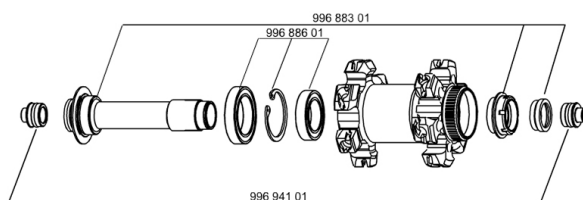

REFERENZEN RÄDER

RIMS

&NBSP;:

99540010 FRONT CROSSMAX ST DISC RIM

SPOKES

99540101 12 FR.BLK SPK XMAX ST 261mm

HUB SHELLS

99688601 BEARING KIT 9/15 DCL HUB 20x32x7 6804 + 25x37x7 6805
99688301 9/15 DCL HUB FRONT AXLE

ADAPTERS

99694101 2 REDUCERS 15/9mm

CROSSMAX ST DISC 09 CENTER LOCK

Specifications

RADGEWICHTE