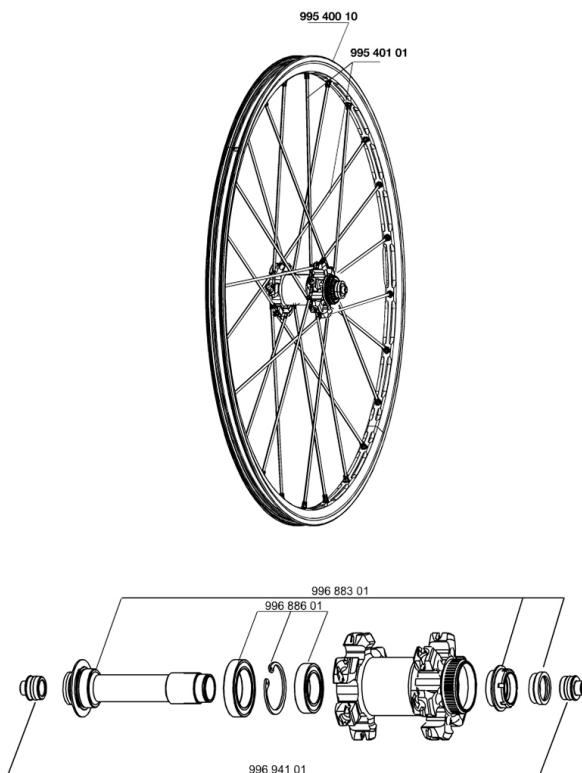

REFERENCES WHEELS

RIMS

&NBSP;:

99540010 FRONT CROSSMAX ST DISC RIM

SPOKES

99540101 12 FR.BLK SPK XMAX ST 261mm

HUB SHELLS

99688601 BEARING KIT 9/15 DCL HUB 20x32x7 6804 + 25x37x7 6805
99688301 9/15 CL FRT AXLE CROSSMAX/KSY PRO CARBON SL C

ADAPTERS

99694101 ADAPTER Ft 15 to 9mm QR

CROSSMAX ST DISC 09 CENTER LOCK

2

2009

FRONT

Specifications

WHEEL WEIGHTS