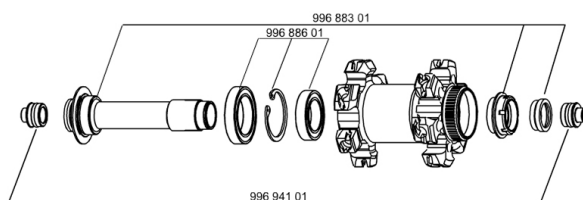

REFERENCES WHEELS

RIMS

&NBSP;:

99540010 FRONT CROSSMAX ST DISC RIM

SPOKES

99540101 12 FR.BLK SPK XMAX ST 261mm

HUB SHELLS

99688301 9/15 CL FRT AXLE CROSSMAX/KSY PRO CARBON SL C
99688601 BEARING KIT 9/15 DCL HUB 20x32x7 6804 + 25x37x7 6805

ADAPTERS

99694101 ADAPTER Ft 15 to 9mm QR

CROSSMAX ST DISC 09 CENTER LOCK

2

2009

FRONT

Specifications

WHEEL WEIGHTS