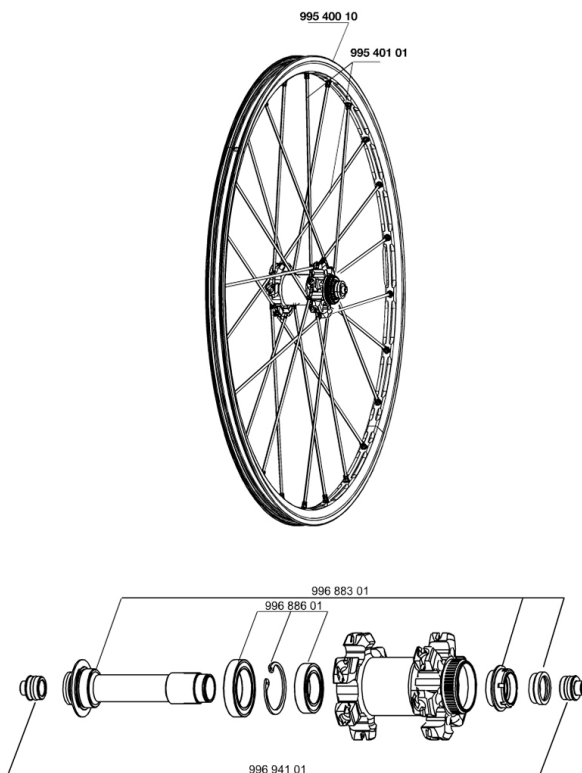

REFERENCES WHEELS

**RIMS**

&NBSP;:

99540010 FRONT CROSSMAX ST DISC RIM

**SPOKES**

99540101 12 FR.BLK SPK XMAX ST 261mm

**HUB SHELLS**

99688601 BEARING KIT 9/15 DCL HUB 20x32x7 6804 + 25x37x7 6805  
99688301 9/15 CL FRT AXLE CROSSMAX/KSY PRO CARBON SL C

**ADAPTERS**

99694101 ADAPTER Ft 15 to 9mm QR

# **CROSSMAX ST DISC 09 CENTER LOCK**

## ***Specifications***

WHEEL WEIGHTS