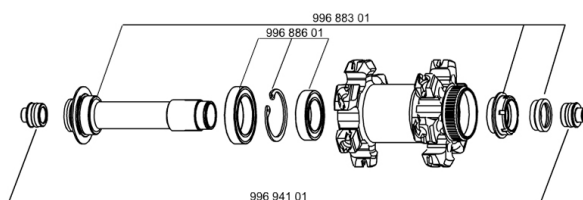

REFERENCES WHEELS

RIMS

&NBSP;:

99540010	FRONT CROSSMAX ST DISC RIM
----------	----------------------------

SPOKES

99540101	12 FR.BLK SPK XMAX ST 261mm
----------	-----------------------------

HUB SHELLS

99688301	9/15 CL FRT AXLE CROSSMAX/KSY PRO CARBON SL C
99688601	BEARING KIT 9/15 DCL HUB 20x32x7 6804 + 25x37x7 6805

ADAPTERS

99694101	ADAPTER Ft 15 to 9mm QR
----------	-------------------------

CROSSMAX ST DISC 09 CENTER LOCK

Specifications

WHEEL WEIGHTS