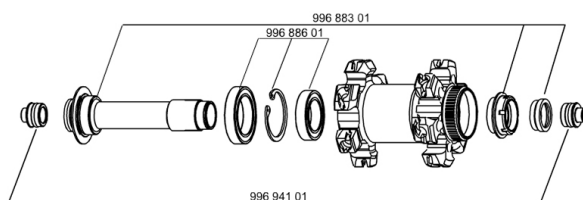

REFERENCES WHEELS

RIMS

&NBSP;:

99540010 FRONT CROSSMAX ST DISC RIM

SPOKES

99540101 12 FR.BLK SPK XMAX ST 261mm

HUB SHELLS

99688301 9/15 CL FRT AXLE CROSSMAX/KSY PRO CARBON SL C
99688601 BEARING KIT 9/15 DCL HUB 20x32x7 6804 + 25x37x7 6805

ADAPTERS

99694101 ADAPTER Ft 15 to 9mm QR

CROSSMAX ST DISC 09 CENTER LOCK

Specifications

WHEEL WEIGHTS