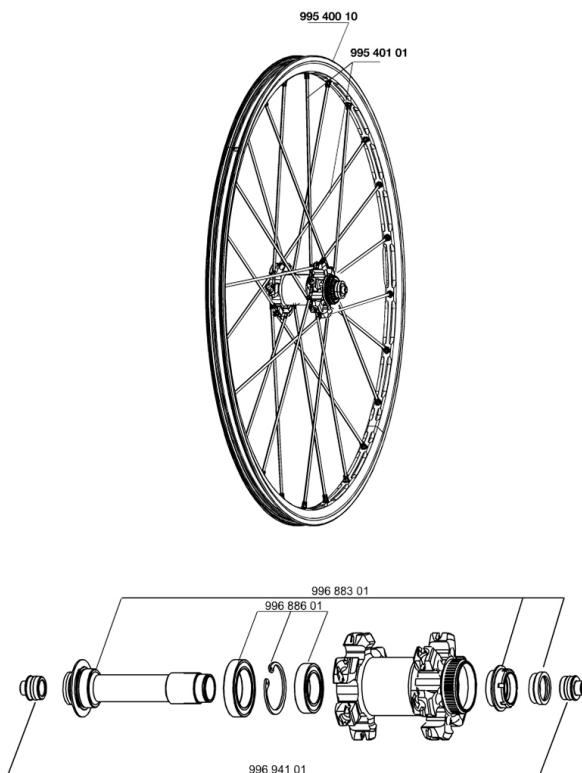

REFERENCES WHEELS

RIMS

&NBSP;:

99540010 FRONT CROSSMAX ST DISC RIM

SPOKES

99540101 12 FR.BLK SPK XMAX ST 261mm

HUB SHELLS

99688601 BEARING KIT 9/15 DCL HUB 20x32x7 6804 + 25x37x7 6805
99688301 9/15 CL FRT AXLE CROSSMAX/KSY PRO CARBON SL C

ADAPTERS

99694101 ADAPTER Ft 15 to 9mm QR

CROSSMAX ST DISC 09 CENTER LOCK

Specifications

WHEEL WEIGHTS