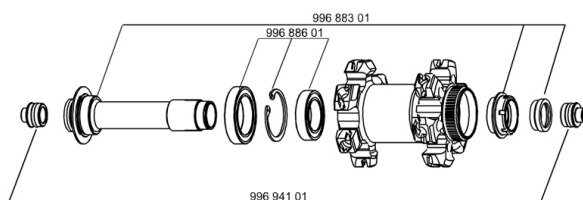

REFERENZE RUOTE

RIMS

&NBSP;:

99540010 CERCHIO ANT. CROSSMAX ST DISC

SPOKES

99540101 12 RAGGI ANT. BLACK XMAX ST 261mm

HUB SHELLS

99688301 9/15 DCL HUB FRONT AXLE
99688601 BEARING KIT 9/15 DCL HUB 20x32x7 6804 + 25x37x7 6805

ADAPTERS

99694101 2 REDUCERS 15/9mm

CROSSMAX ST DISC 09 CENTER LOCK

Specifications

PESI RUOTE