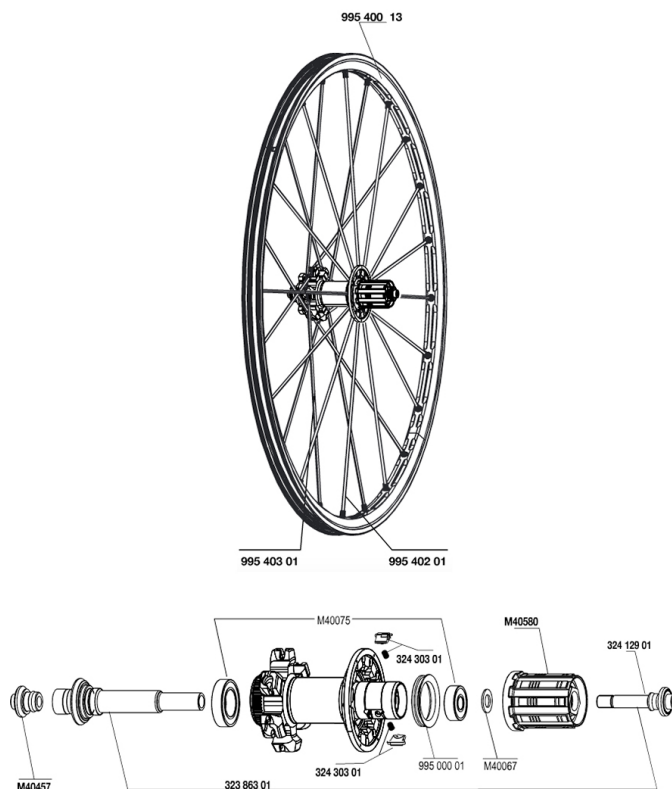

REFERENZEN RÄDER

**RIMS**

&NBSP;:

99540013	REAR CROSSMAX ST DISC RIM
----------	---------------------------

**SPOKES**

99540301	12 NDR BLK SPK XMAX ST D 263mm
99540201	12 DRV BLK SPK XMAX ST 248mm

**HUB SHELLS**

M40457	REAR FORK SUPPORT
32412901	REAR AXLE BOLT PREP HG9
M40580	CORPS DE ROUE LIBRE FTS "L" HG9
32386301	CROSSMAX SL DCL REAR AXLE
32430301	FTSX MTB PAWLS KIT
M40067	10 SPACERS FRW/HUB BODY
M40075	REAR HUB 608+6903 BEARINGS
99500001	FTSL/FTSX FREEHUB BODY SEAL

# **CROSSMAX ST DISC 09 CENTER LOCK**

## **Specifications**

RADGEWICHTE