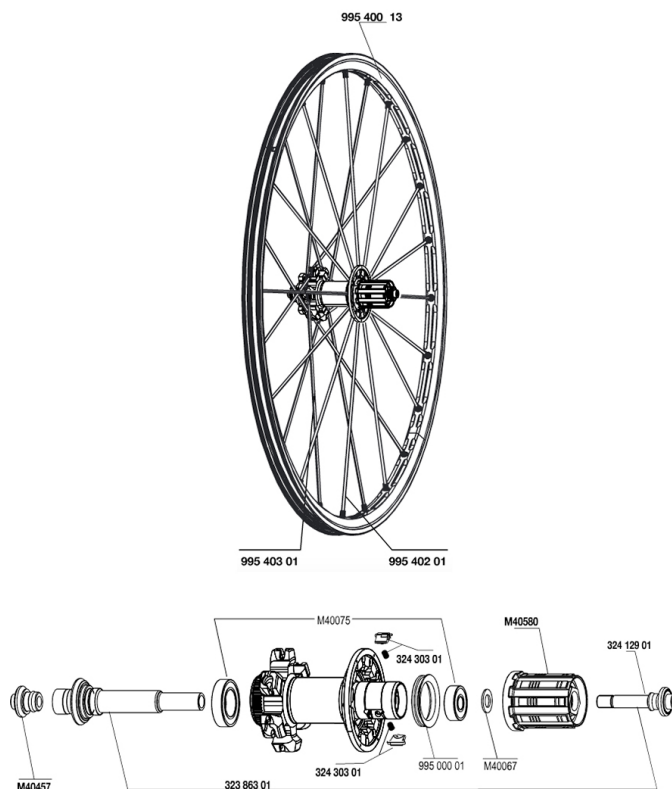

REFERENZEN RÄDER

RIMS

&NBSP;:

99540013	REAR CROSSMAX ST DISC RIM
----------	---------------------------

SPOKES

99540301	12 NDR BLK SPK XMAX ST D 263mm
99540201	12 DRV BLK SPK XMAX ST 248mm

HUB SHELLS

M40075	REAR HUB 608+6903 BEARINGS
99500001	FTSL/FTSX FREEHUB BODY SEAL
M40457	REAR FORK SUPPORT
32412901	REAR AXLE BOLT PREP HG9
M40580	CORPS DE ROUE LIBRE FTS "L" HG9
32386301	CROSSMAX SL DCL REAR AXLE
32430301	FTSX MTB PAWLS KIT
M40067	10 SPACERS FRW/HUB BODY

CROSSMAX ST DISC 09 CENTER LOCK

2

2009

REAR

Specifications

RADGEWICHTE