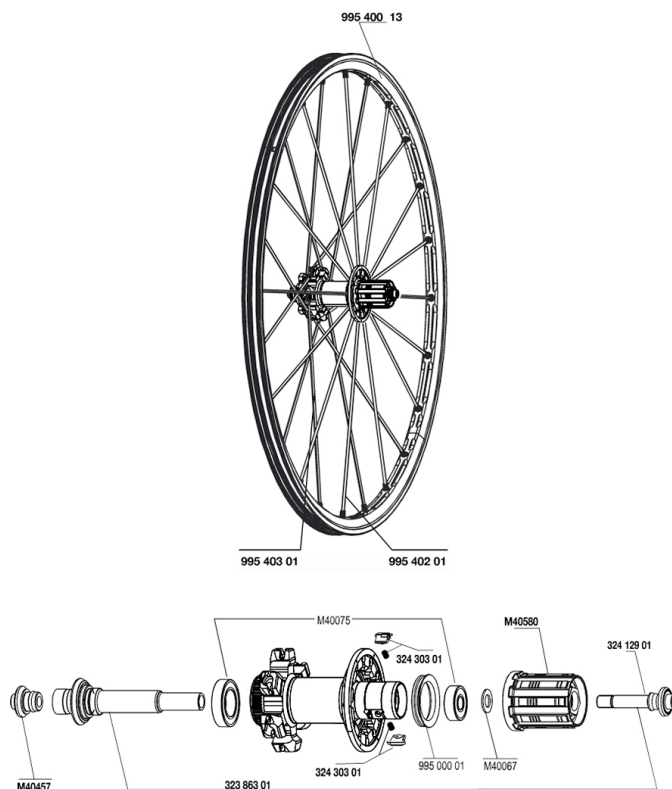

REFERENZEN RÄDER

**RIMS**

&NBSP;:

99540013	REAR CROSSMAX ST DISC RIM
----------	---------------------------

**SPOKES**

99540301	12 NDR BLK SPK XMAX ST D 263mm
99540201	12 DRV BLK SPK XMAX ST 248mm

**HUB SHELLS**

M40457	REAR FORK SUPPORT
32412901	REAR AXLE BOLT PREP HG9
M40580	CORPS DE ROUE LIBRE FTS "L" HG9
32386301	CROSSMAX SL DCL REAR AXLE
32430301	FTSX MTB PAWLS KIT
M40067	10 SPACERS FRW/HUB BODY
M40075	REAR HUB 608+6903 BEARINGS
99500001	FTSL/FTSX FREEHUB BODY SEAL

# CROSSMAX ST DISC 09 CENTER LOCK

2

2009

REAR

## *Specifications*

RADGEWICHTE