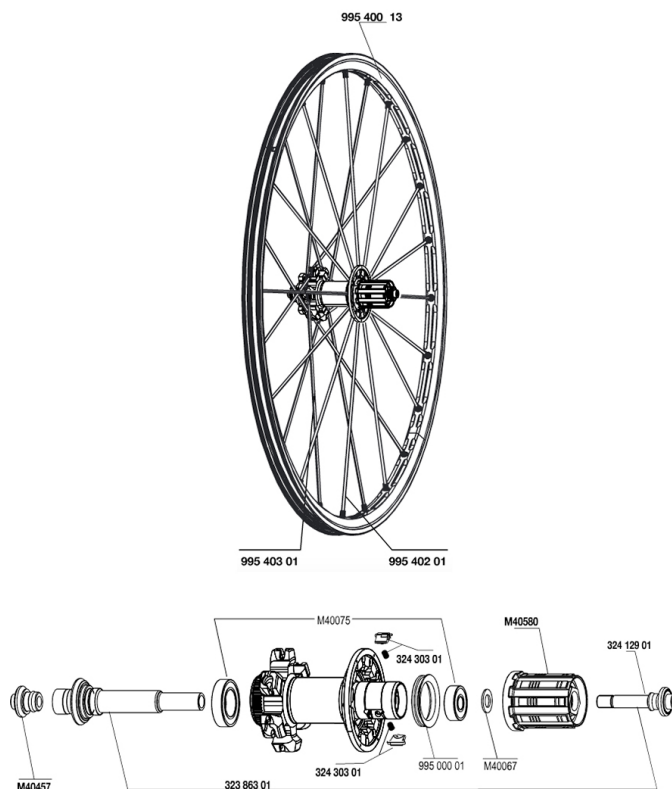

参照ホイール

RIMS

&NBSP;:

99540013	REAR CROSSMAX ST DISC RIM
----------	---------------------------

SPOKES

99540201	12 DRV BLK SPK XMAX ST 248mm
99540301	12 NDR BLK SPK XMAX ST D 263mm

HUB SHELLS

32386301	CROSSMAX SL DCL REAR AXLE
32430301	FTSX MTB PAWLS KIT
M40067	10 SPACERS FRW/HUB BODY
M40075	REAR HUB 608+6903 BEARINGS
99500001	FTSL/FTSX FREEHUB BODY SEAL
M40457	REAR FORK SUPPORT
32412901	REAR AXLE BOLT PREP HG9
M40580	FTSX FREEWHEEL BODY HG9

CROSSMAX ST DISC 09 CENTER LOCK

Specifications
ホイールの重み

2
2009
REAR