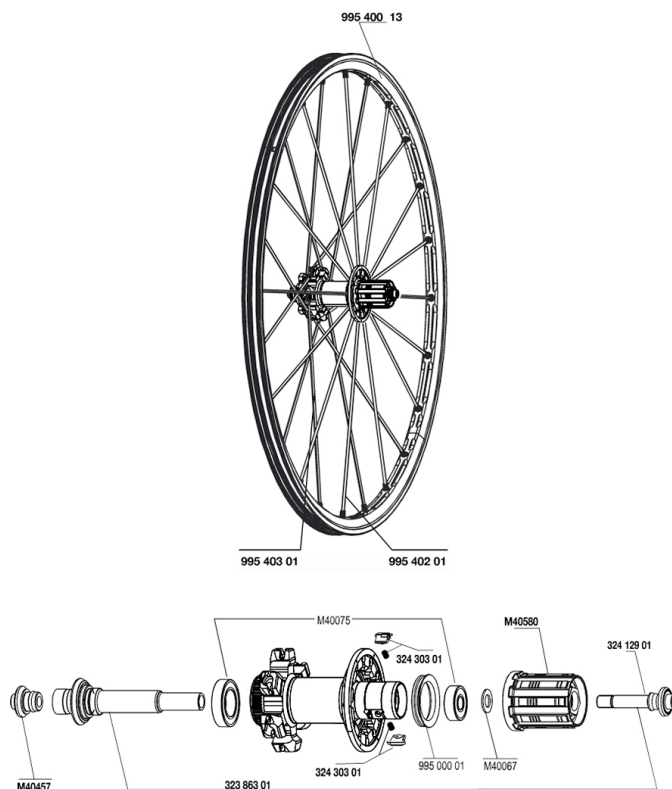

REFERENCES WHEELS

RIMS

&NBSP;:

99540013	REAR CROSSMAX ST DISC RIM
----------	---------------------------

SPOKES

99540301	12 NDR BLK SPK XMAX ST D 263mm
99540201	12 DRV BLK SPK XMAX ST 248mm

HUB SHELLS

M40075	REAR HUB 608+6903 BEARINGS
99500001	FTSL/FTSX FREEHUB BODY SEAL
M40457	REAR FORK SUPPORT
32412901	REAR AXLE BOLT PREP HG9
M40580	FTSX FREEWHEEL BODY HG9
32386301	CROSSMAX SL DCL REAR AXLE
32430301	FTSX PAWLS KIT (MTB WHEELS)
M40067	INTERNAL FREEWHEEL SPACER FTSL/FTSX

CROSSMAX ST DISC 09 CENTER LOCK

Specifications

WHEEL WEIGHTS