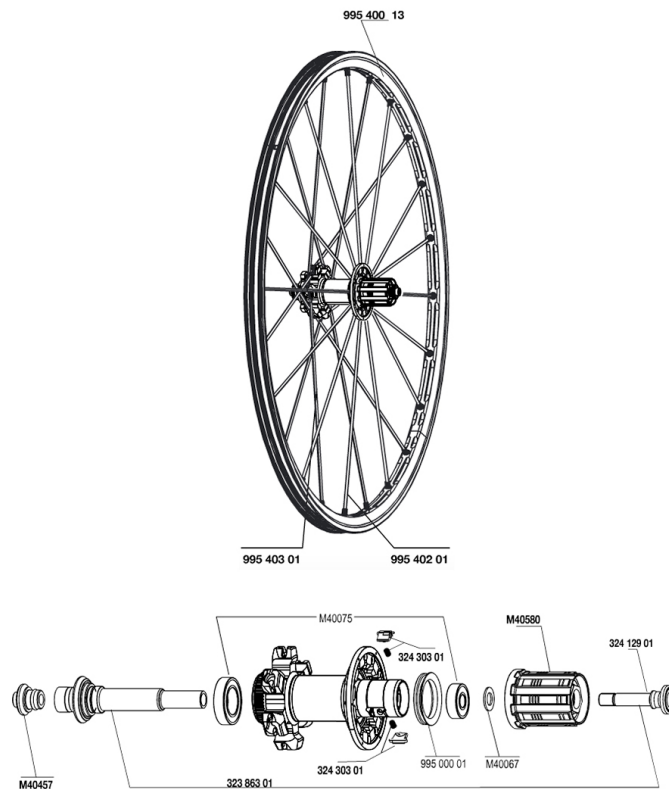

REFERENCES WHEELS

RIMS

&NBSP;:

99540013 REAR CROSSMAX ST DISC RIM

SPOKES

99540201 12 DRV BLK SPK XMAX ST 248mm
99540301 12 NDR BLK SPK XMAX ST D 263mm

HUB SHELLS

32430301 FT SX PAWLS KIT (MTB WHEELS)
M40067 INTERNAL FREEWHEEL SPACER FTSL/FTSX
M40075 REAR HUB 608+6903 BEARINGS
99500001 FTSL/FTSX FREEHUB BODY SEAL
M40457 REAR FORK SUPPORT
32412901 REAR AXLE BOLT PREP HG9
M40580 FT SX FREEWHEEL BODY HG9
32386301 CROSSMAX SL DCL REAR AXLE

CROSSMAX ST DISC 09 CENTER LOCK

2

2009

REAR

Specifications

WHEEL WEIGHTS