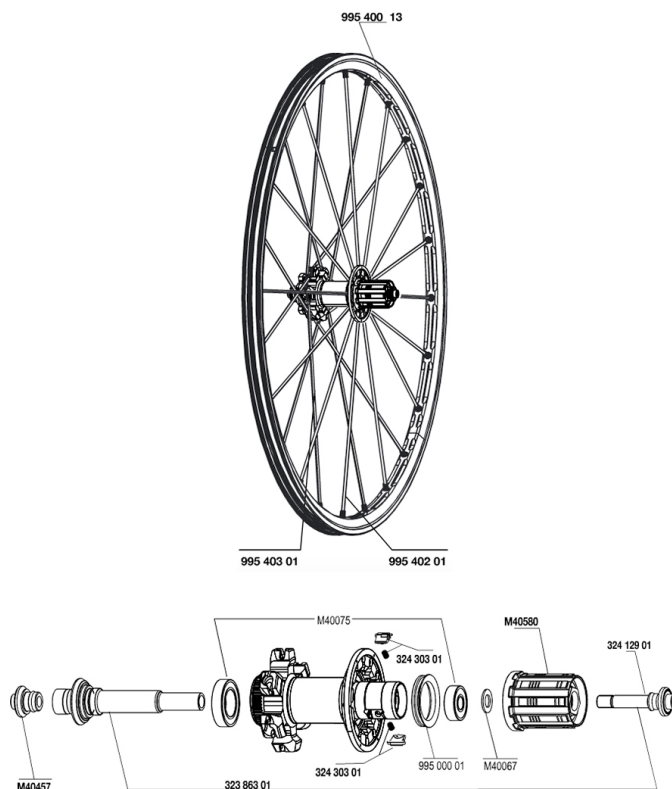

REFERENCES WHEELS

**RIMS**

&NBSP;:

99540013	REAR CROSSMAX ST DISC RIM
----------	---------------------------

**SPOKES**

99540301	12 NDR BLK SPK XMAX ST D 263mm
99540201	12 DRV BLK SPK XMAX ST 248mm

**HUB SHELLS**

M40457	REAR FORK SUPPORT
32412901	REAR AXLE BOLT PREP HG9
M40580	FTSX FREEWHEEL BODY HG9
32386301	CROSSMAX SL DCL REAR AXLE
32430301	FTSX PAWLS KIT (MTB WHEELS)
M40067	INTERNAL FREEWHEEL SPACER FTSL/FTSX
M40075	REAR HUB 608+6903 BEARINGS
99500001	FTSL/FTSX FREEHUB BODY SEAL

# CROSSMAX ST DISC 09 CENTER LOCK

2

2009

REAR

## *Specifications*

WHEEL WEIGHTS