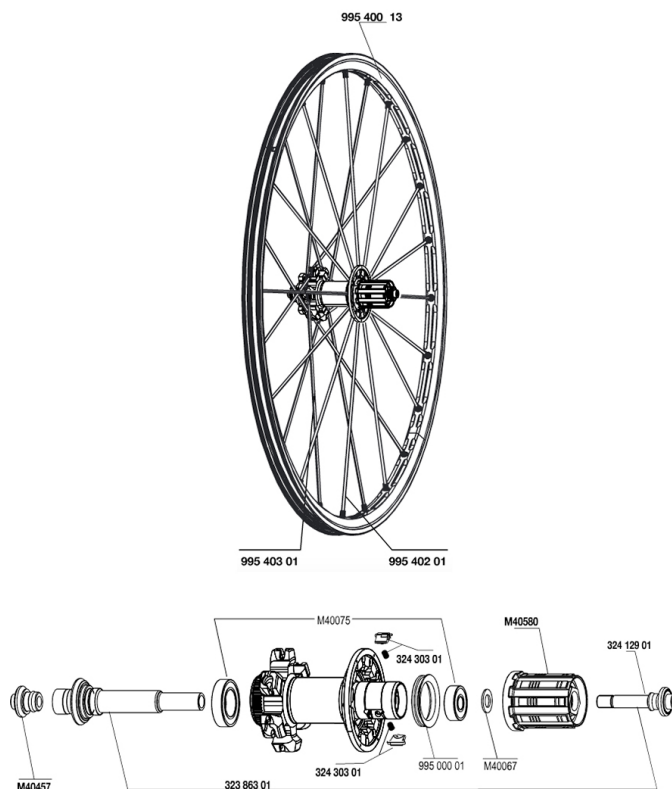

REFERENCES WHEELS

**RIMS**

&NBSP;:

|          |                           |
|----------|---------------------------|
| 99540013 | REAR CROSSMAX ST DISC RIM |
|----------|---------------------------|

**SPOKES**

|          |                                |
|----------|--------------------------------|
| 99540301 | 12 NDR BLK SPK XMAX ST D 263mm |
| 99540201 | 12 DRV BLK SPK XMAX ST 248mm   |

**HUB SHELLS**

|          |                                     |
|----------|-------------------------------------|
| M40075   | REAR HUB 608+6903 BEARINGS          |
| 99500001 | FTSL/FTSX FREEHUB BODY SEAL         |
| M40457   | REAR FORK SUPPORT                   |
| 32412901 | REAR AXLE BOLT PREP HG9             |
| M40580   | FTSX FREEWHEEL BODY HG9             |
| 32386301 | CROSSMAX SL DCL REAR AXLE           |
| 32430301 | FTSX PAWLS KIT (MTB WHEELS)         |
| M40067   | INTERNAL FREEWHEEL SPACER FTSL/FTSX |

# **CROSSMAX ST DISC 09 CENTER LOCK**

## ***Specifications***

WHEEL WEIGHTS