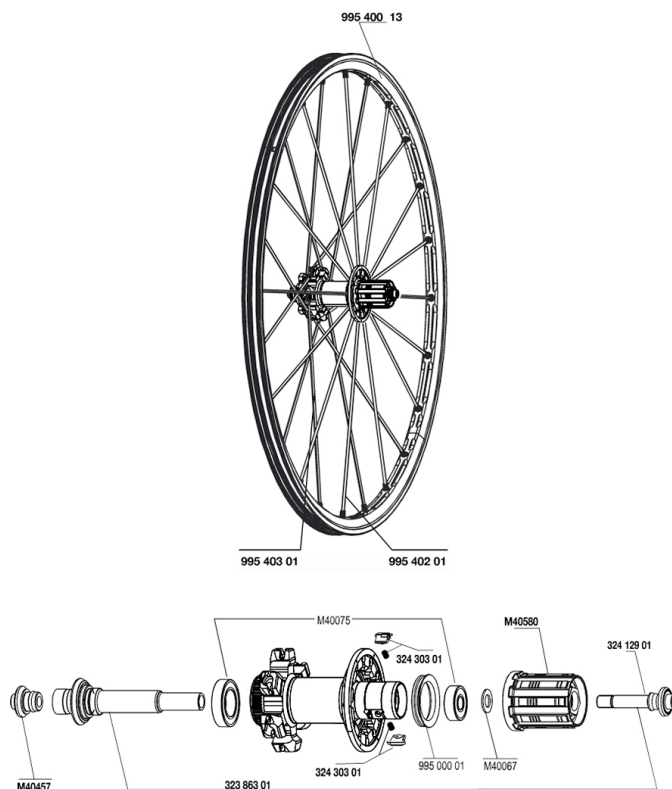

REFERENCES WHEELS

RIMS

&NBSP;:

99540013	REAR CROSSMAX ST DISC RIM
----------	---------------------------

SPOKES

99540301	12 NDR BLK SPK XMAX ST D 263mm
99540201	12 DRV BLK SPK XMAX ST 248mm

HUB SHELLS

M40457	REAR FORK SUPPORT
32412901	REAR AXLE BOLT PREP HG9
M40580	FTSX FREEWHEEL BODY HG9
32386301	CROSSMAX SL DCL REAR AXLE
32430301	FTSX PAWLS KIT (MTB WHEELS)
M40067	INTERNAL FREEWHEEL SPACER FTSL/FTSX
M40075	REAR HUB 608+6903 BEARINGS
99500001	FTSL/FTSX FREEHUB BODY SEAL

CROSSMAX ST DISC 09 CENTER LOCK

Specifications

WHEEL WEIGHTS