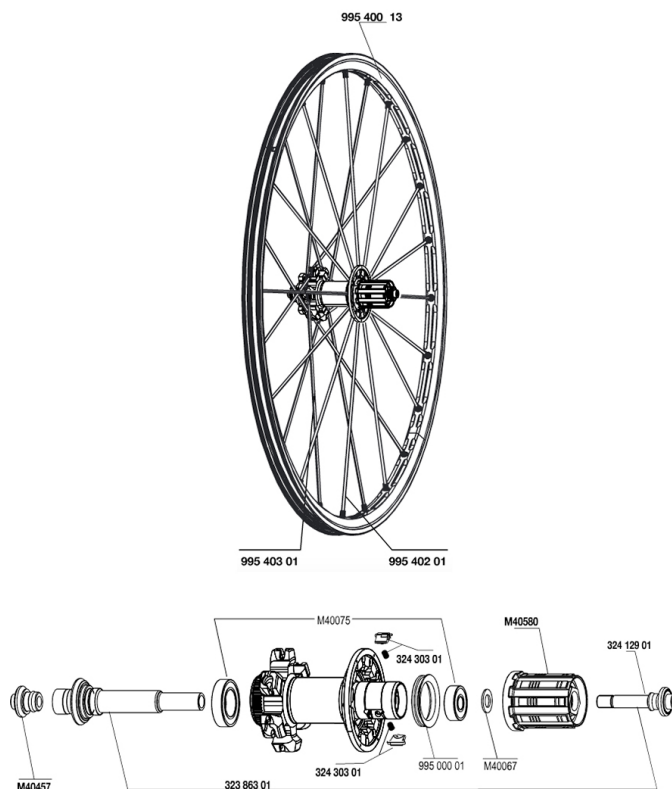

REFERENCES WHEELS

**RIMS**

&NBSP;:

99540013	REAR CROSSMAX ST DISC RIM
----------	---------------------------

**SPOKES**

99540301	12 NDR BLK SPK XMAX ST D 263mm
99540201	12 DRV BLK SPK XMAX ST 248mm

**HUB SHELLS**

M40075	REAR HUB 608+6903 BEARINGS
99500001	FTSL/FTSX FREEHUB BODY SEAL
M40457	REAR FORK SUPPORT
32412901	REAR AXLE BOLT PREP HG9
M40580	FTSX FREEWHEEL BODY HG9
32386301	CROSSMAX SL DCL REAR AXLE
32430301	FTSX PAWLS KIT (MTB WHEELS)
M40067	INTERNAL FREEWHEEL SPACER FTSL/FTSX

# ***CROSSMAX ST DISC 09 CENTER LOCK***

2

2009  
REAR

## ***Specifications***

WHEEL WEIGHTS