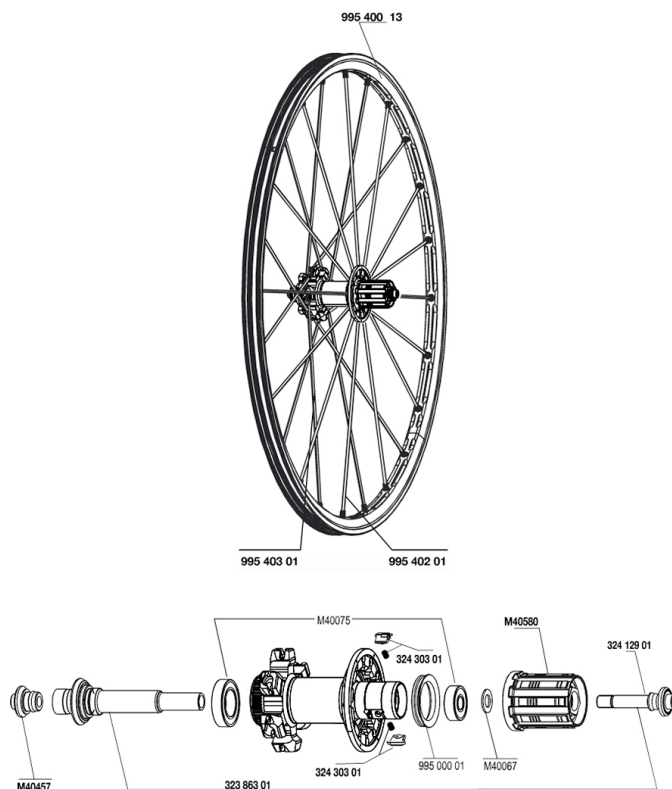

RUEDAS REFERENCIAS

RIMS

&NBSP;:

99540013	REAR CROSSMAX ST DISC RIM
----------	---------------------------

SPOKES

99540301	12 NDR BLK SPK XMAX ST D 263mm
99540201	12 DRV BLK SPK XMAX ST 248mm

HUB SHELLS

M40580	CORPS DE ROUE LIBRE FTS "L" HG9
32386301	CROSSMAX SL DCL REAR AXLE
32430301	FTSX MTB PAWLS KIT
M40067	10 SPACERS FRW/HUB BODY
M40075	REAR HUB 608+6903 BEARINGS
99500001	FTSL/FTSX FREEHUB BODY SEAL
M40457	REAR FORK SUPPORT
32412901	REAR AXLE BOLT PREP HG9

CROSSMAX ST DISC 09 CENTER LOCK

Specifications

PESOS DE RUEDAS