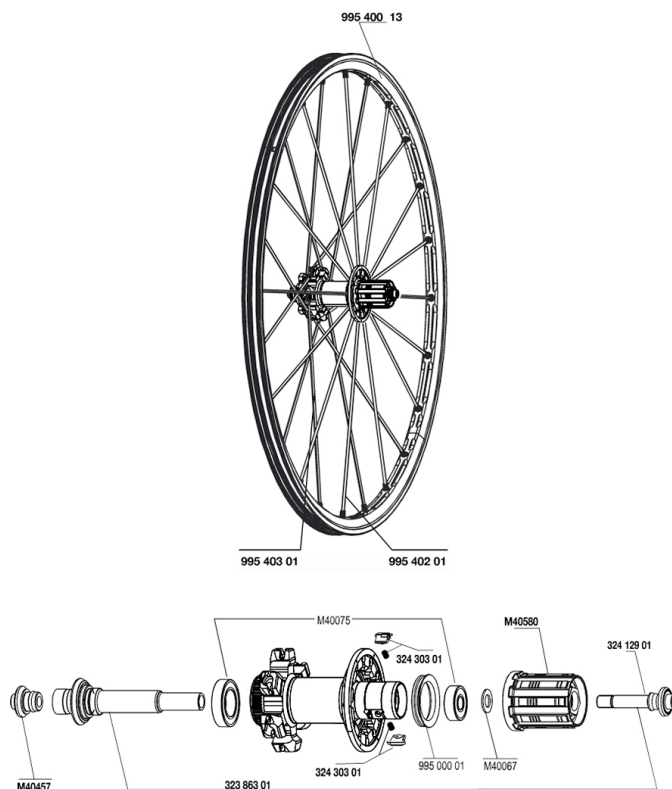

RUEDAS REFERENCIAS

RIMS

&NBSP;:

99540013	REAR CROSSMAX ST DISC RIM
----------	---------------------------

SPOKES

99540201	12 DRV BLK SPK XMAX ST 248mm
99540301	12 NDR BLK SPK XMAX ST D 263mm

HUB SHELLS

M40075	REAR HUB 608+6903 BEARINGS
99500001	FTSL/FTSX FREEHUB BODY SEAL
M40457	REAR FORK SUPPORT
32412901	REAR AXLE BOLT PREP HG9
M40580	CORPS DE ROUE LIBRE FTS "L" HG9
32386301	CROSSMAX SL DCL REAR AXLE
32430301	FTSX MTB PAWLS KIT
M40067	10 SPACERS FRW/HUB BODY

CROSSMAX ST DISC 09 CENTER LOCK

Specifications

PESOS DE RUEDAS