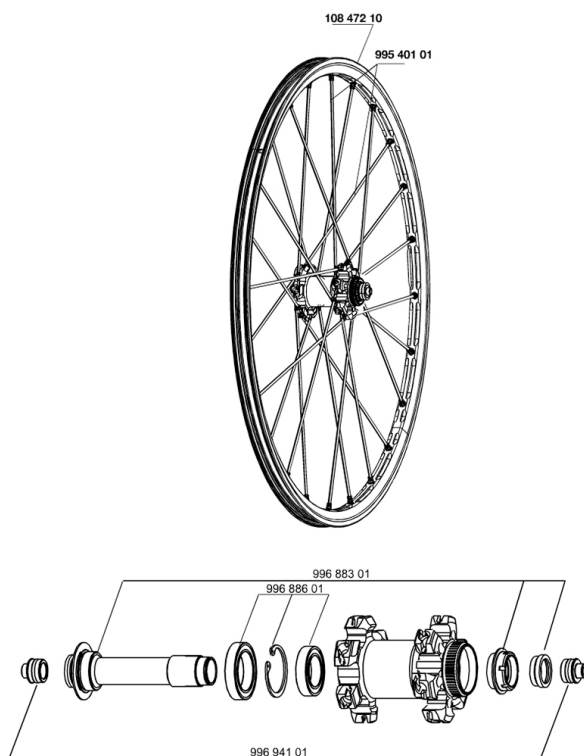

REFERENZEN RÄDER

RIMS

&NBSP;:

10847210 FRONT CROSSMAX ST DISC 010 RIM

SPOKES

99540101 12 FR.BLK SPK XMAX ST 261mm

HUB SHELLS

99688601 BEARING KIT 9/15 DCL HUB 20x32x7 6804 + 25x37x7 6805
99688301 9/15 DCL HUB FRONT AXLE

ADAPTERS

99694101 2 REDUCERS 15/9mm

CROSSMAX ST DISC 10 Center Lock

Specifications

RADGEWICHTE