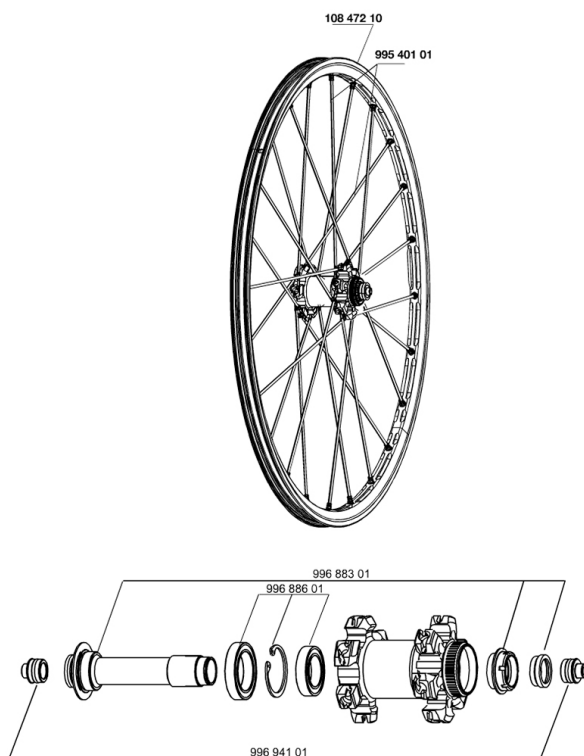

REFERENZEN RÄDER

RIMS

&NBSP;:

10847210 FRONT CROSSMAX ST DISC 010 RIM

SPOKES

99540101 12 FR.BLK SPK XMAX ST 261mm

HUB SHELLS

99688301 9/15 DCL HUB FRONT AXLE
99688601 BEARING KIT 9/15 DCL HUB 20x32x7 6804 + 25x37x7 6805

ADAPTERS

99694101 2 REDUCERS 15/9mm

CROSSMAX ST DISC 10 Center Lock

Specifications

RADGEWICHTE