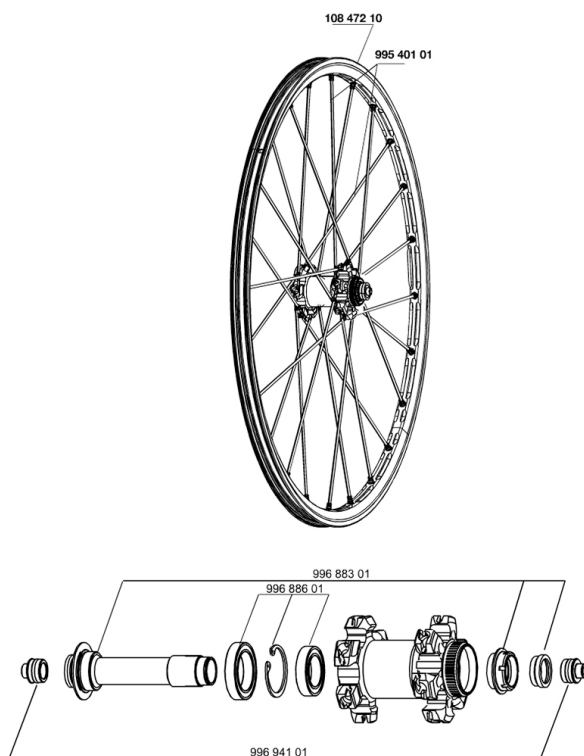

REFERENZEN RÄDER

**RIMS**

&NBSP;:

10847210 FRONT CROSSMAX ST DISC 010 RIM

**SPOKES**

99540101 12 FR.BLK SPK XMAX ST 261mm

**HUB SHELLS**

99688601 BEARING KIT 9/15 DCL HUB 20x32x7 6804 + 25x37x7 6805  
99688301 9/15 DCL HUB FRONT AXLE

**ADAPTERS**

99694101 2 REDUCERS 15/9mm

# ***CROSSMAX ST DISC 10 Center Lock***

## ***Specifications***

RADGEWICHTE