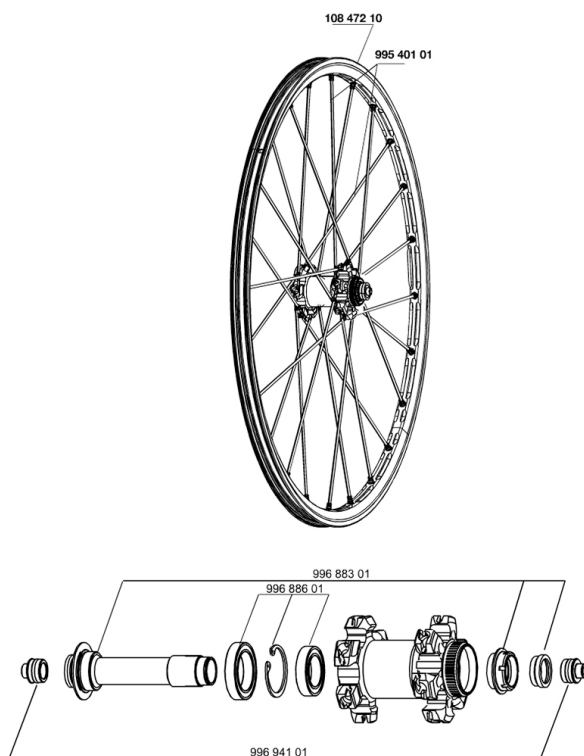

REFERENZEN RÄDER

**RIMS**

&NBSP;:

10847210 FRONT CROSSMAX ST DISC 010 RIM

**SPOKES**

99540101 12 FR.BLK SPK XMAX ST 261mm

**HUB SHELLS**

99688301 9/15 DCL HUB FRONT AXLE  
99688601 BEARING KIT 9/15 DCL HUB 20x32x7 6804 + 25x37x7 6805

**ADAPTERS**

99694101 2 REDUCERS 15/9mm

# **CROSSMAX ST DISC 10 Center Lock**

## **Specifications**

RADGEWICHTE