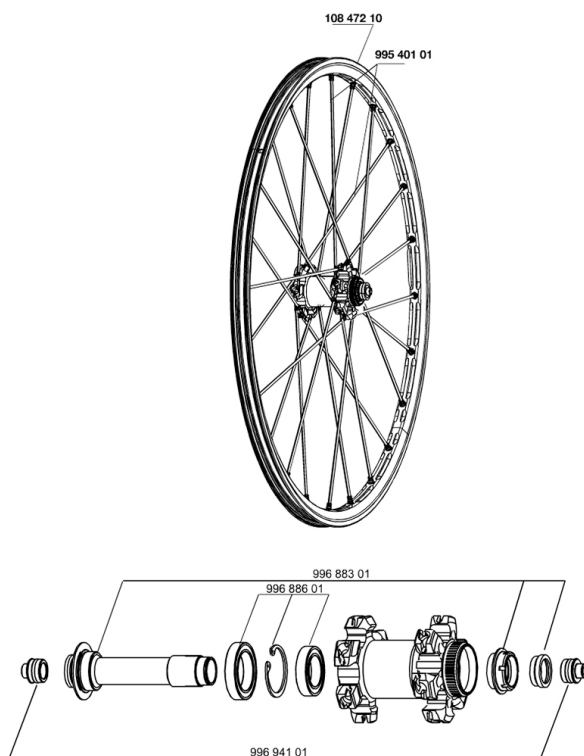

REFERENCES WHEELS

**RIMS**

&NBSP;:

10847210 FRONT CROSSMAX ST DISC 010 RIM

**SPOKES**

99540101 12 FR.BLK SPK XMAX ST 261mm

**HUB SHELLS**

99688301 9/15 CL FRT AXLE CROSSMAX/KSY PRO CARBON SL C  
99688601 BEARING KIT 9/15 DCL HUB 20x32x7 6804 + 25x37x7 6805

**ADAPTERS**

99694101 ADAPTER Ft 15 to 9mm QR

# ***CROSSMAX ST DISC 10 Center Lock***

## ***Specifications***

WHEEL WEIGHTS