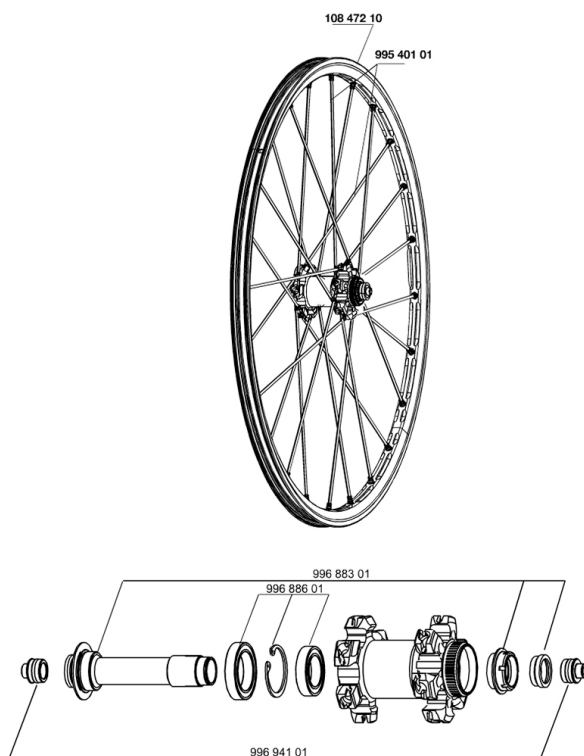

REFERENCES WHEELS

**RIMS**

&NBSP;:

10847210 FRONT CROSSMAX ST DISC 010 RIM

**SPOKES**

99540101 12 FR.BLK SPK XMAX ST 261mm

**HUB SHELLS**

99688301 9/15 CL FRT AXLE CROSSMAX/KSY PRO CARBON SL C  
99688601 BEARING KIT 9/15 DCL HUB 20x32x7 6804 + 25x37x7 6805

**ADAPTERS**

99694101 ADAPTER Ft 15 to 9mm QR

# **CROSSMAX ST DISC 10 Center Lock**

## **Specifications**

WHEEL WEIGHTS