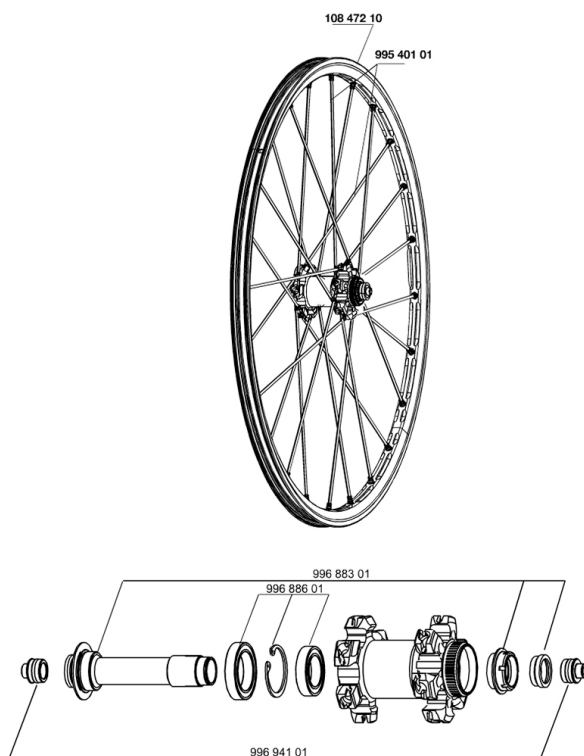

REFERENCES WHEELS

RIMS

&NBSP;:

10847210 FRONT CROSSMAX ST DISC 010 RIM

SPOKES

99540101 12 FR.BLK SPK XMAX ST 261mm

HUB SHELLS

99688301 9/15 CL FRT AXLE CROSSMAX/KSY PRO CARBON SL C
99688601 BEARING KIT 9/15 DCL HUB 20x32x7 6804 + 25x37x7 6805

ADAPTERS

99694101 ADAPTER Ft 15 to 9mm QR

CROSSMAX ST DISC 10 Center Lock

Specifications

WHEEL WEIGHTS