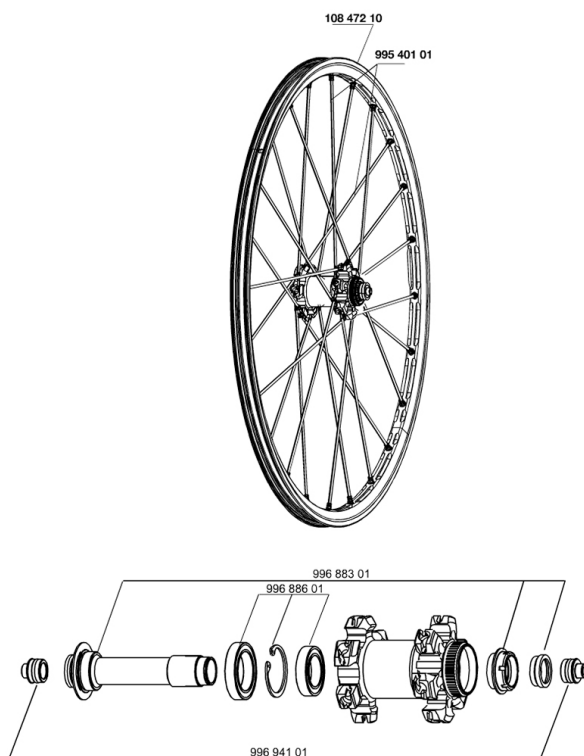

REFERENCES WHEELS

**RIMS**

&NBSP;:

10847210 FRONT CROSSMAX ST DISC 010 RIM

**SPOKES**

99540101 12 FR.BLK SPK XMAX ST 261mm

**HUB SHELLS**

99688601 BEARING KIT 9/15 DCL HUB 20x32x7 6804 + 25x37x7 6805  
99688301 9/15 CL FRT AXLE CROSSMAX/KSY PRO CARBON SL C

**ADAPTERS**

99694101 ADAPTER Ft 15 to 9mm QR

# ***CROSSMAX ST DISC 10 Center Lock***

## ***Specifications***

WHEEL WEIGHTS