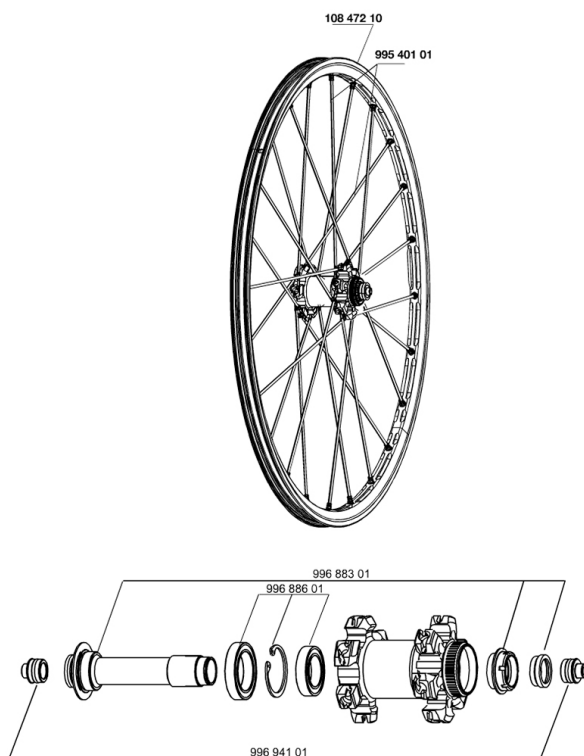

REFERENCES WHEELS

RIMS

&NBSP;:

10847210 FRONT CROSSMAX ST DISC 010 RIM

SPOKES

99540101 12 FR.BLK SPK XMAX ST 261mm

HUB SHELLS

99688601 BEARING KIT 9/15 DCL HUB 20x32x7 6804 + 25x37x7 6805
99688301 9/15 CL FRT AXLE CROSSMAX/KSY PRO CARBON SL C

ADAPTERS

99694101 ADAPTER Ft 15 to 9mm QR

CROSSMAX ST DISC 10 Center Lock

Specifications

WHEEL WEIGHTS