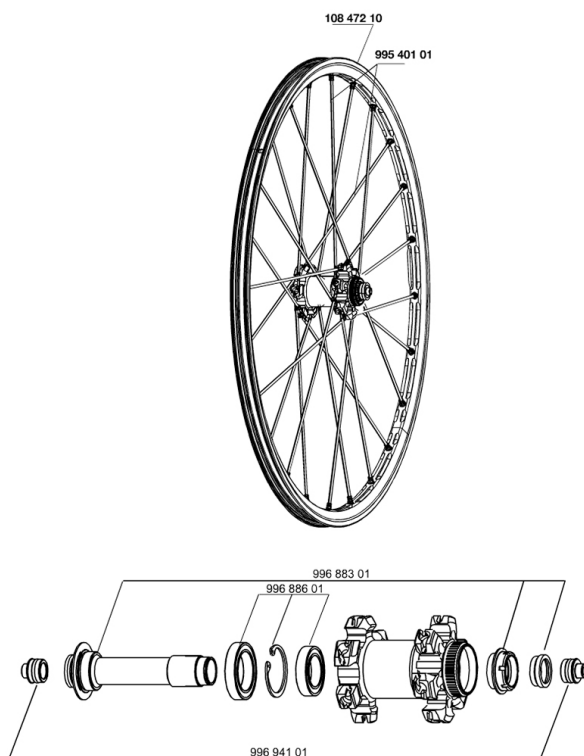

REFERENCES WHEELS

**RIMS**

&NBSP;:

10847210 FRONT CROSSMAX ST DISC 010 RIM

**SPOKES**

99540101 12 FR.BLK SPK XMAX ST 261mm

**HUB SHELLS**

99688301 9/15 CL FRT AXLE CROSSMAX/KSY PRO CARBON SL C  
99688601 BEARING KIT 9/15 DCL HUB 20x32x7 6804 + 25x37x7 6805

**ADAPTERS**

99694101 ADAPTER Ft 15 to 9mm QR

# CROSSMAX ST DISC 10 Center Lock

## *Specifications*

WHEEL WEIGHTS