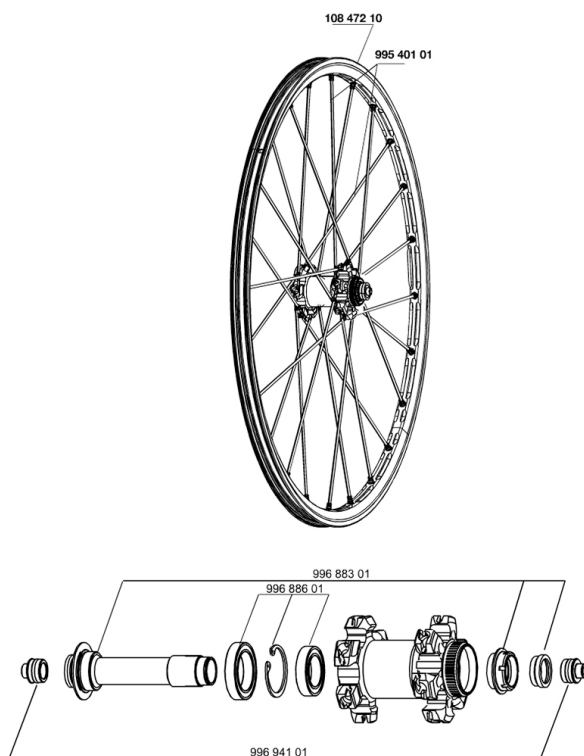

REFERENCES WHEELS

**RIMS**

&NBSP;:

10847210 FRONT CROSSMAX ST DISC 010 RIM

**SPOKES**

99540101 12 FR.BLK SPK XMAX ST 261mm

**HUB SHELLS**

99688301 9/15 CL FRT AXLE CROSSMAX/KSY PRO CARBON SL C  
99688601 BEARING KIT 9/15 DCL HUB 20x32x7 6804 + 25x37x7 6805

**ADAPTERS**

99694101 ADAPTER Ft 15 to 9mm QR

# ***CROSSMAX ST DISC 10 Center Lock***

### **WHEEL WEIGHTS**