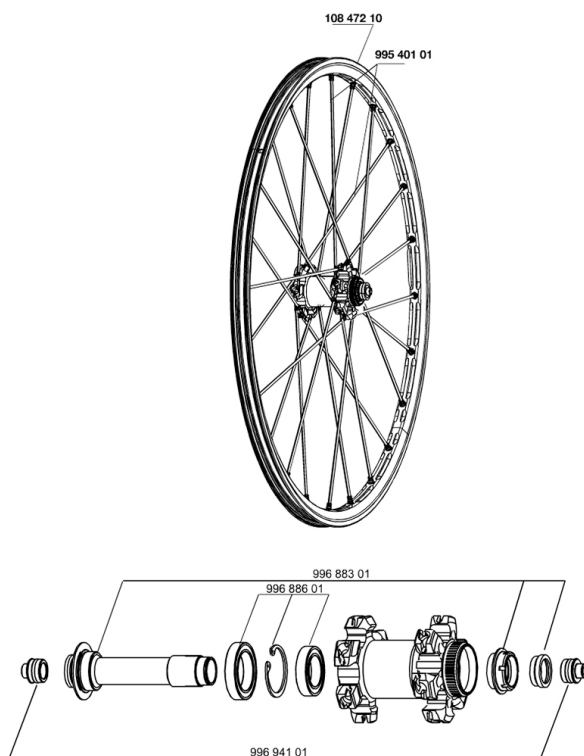

REFERENCES WHEELS

**RIMS**

&NBSP;:

10847210 FRONT CROSSMAX ST DISC 010 RIM

**SPOKES**

99540101 12 FR.BLK SPK XMAX ST 261mm

**HUB SHELLS**

99688301 9/15 CL FRT AXLE CROSSMAX/KSY PRO CARBON SL C  
99688601 BEARING KIT 9/15 DCL HUB 20x32x7 6804 + 25x37x7 6805

**ADAPTERS**

99694101 ADAPTER Ft 15 to 9mm QR

# **CROSSMAX ST DISC 10 Center Lock**

### **WHEEL WEIGHTS**