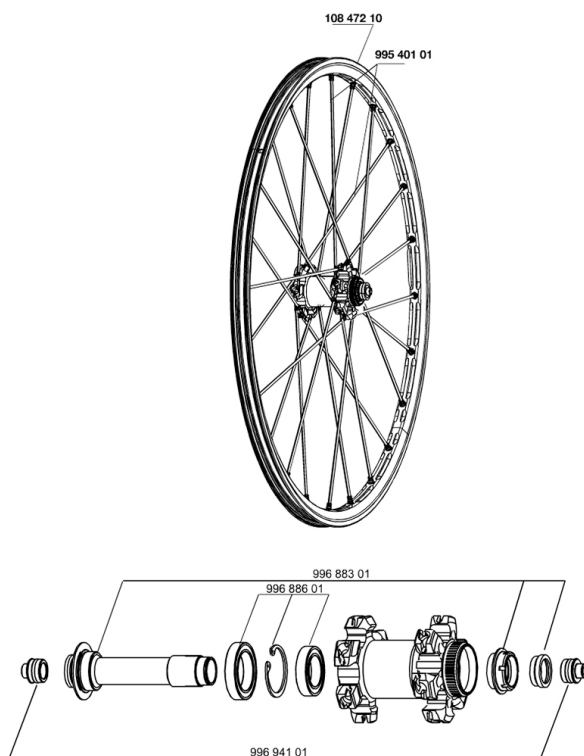

RUEDAS REFERENCIAS

RIMS

&NBSP;:

10847210 FRONT CROSSMAX ST DISC 010 RIM

SPOKES

99540101 12 FR.BLK SPK XMAX ST 261mm

HUB SHELLS

99688301 9/15 DCL HUB FRONT AXLE
99688601 BEARING KIT 9/15 DCL HUB 20x32x7 6804 + 25x37x7 6805

ADAPTERS

99694101 2 REDUCERS 15/9mm

CROSSMAX ST DISC 10 Center Lock

Specifications
PESOS DE RUEDAS