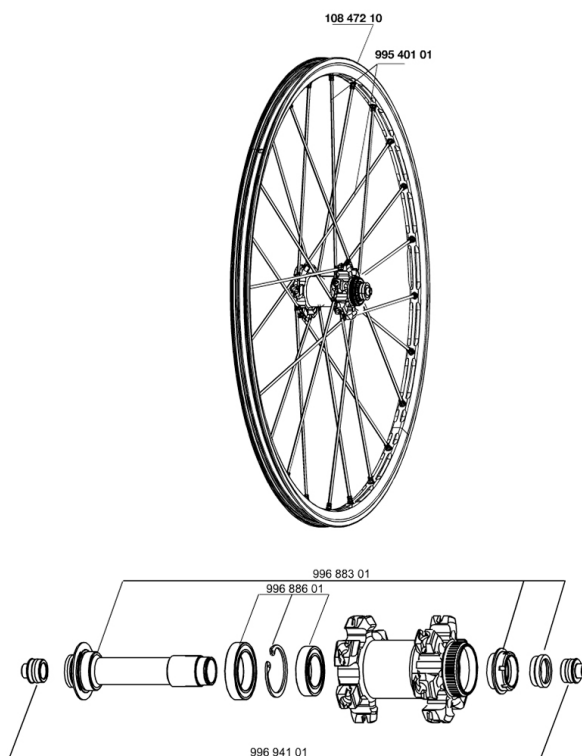

REFERENZE RUOTE

**RIMS**

&NBSP;:

10847210 FRONT CROSSMAX ST DISC 010 RIM

SPOKES

99540101 12 RAGGI ANT. BLACK XMAX ST 261mm

HUB SHELLS99688601 BEARING KIT 9/15 DCL HUB 20x32x7 6804 + 25x37x7 6805
99688301 9/15 DCL HUB FRONT AXLE**ADAPTERS**

99694101 2 REDUCERS 15/9mm

CROSSMAX ST DISC 10 Center Lock

Specifications

PESI RUOTE