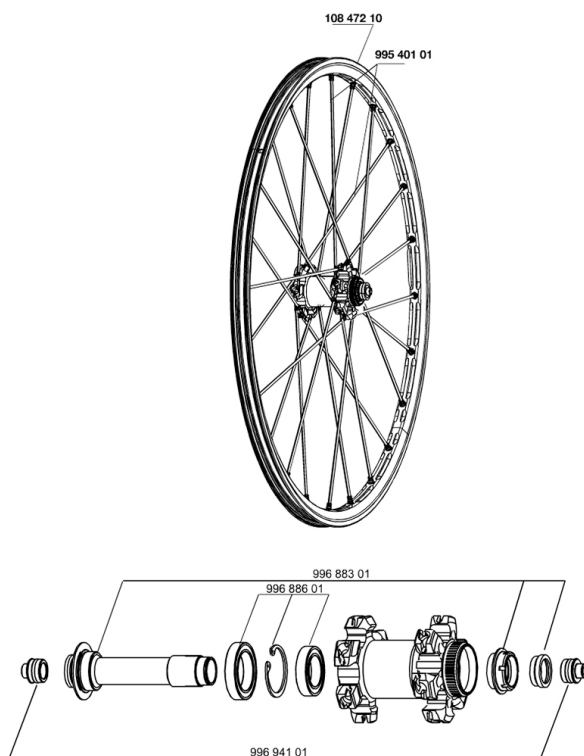

REFERENZE RUOTE

RIMS

&NBSP;:

10847210 FRONT CROSSMAX ST DISC 010 RIM

SPOKES

99540101 12 RAGGI ANT. BLACK XMAX ST 261mm

HUB SHELLS

99688301 9/15 DCL HUB FRONT AXLE
99688601 BEARING KIT 9/15 DCL HUB 20x32x7 6804 + 25x37x7 6805

ADAPTERS

99694101 2 REDUCERS 15/9mm

CROSSMAX ST DISC 10 Center Lock

Specifications

PESI RUOTE