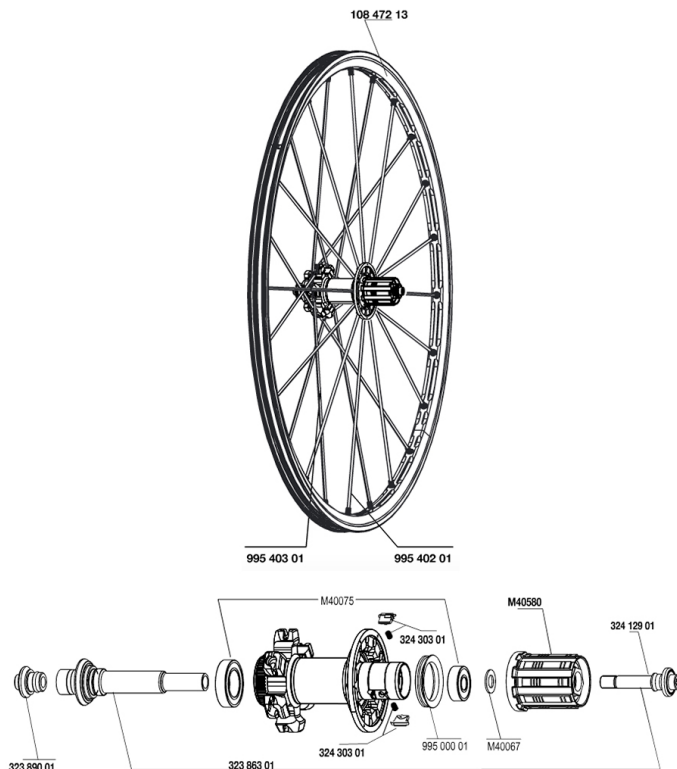

REFERENZEN RÄDER

RIMS

&NBSP;:

10847213	REAR CROSSMAX ST DISC 010 RIM
----------	-------------------------------

SPOKES

99540301	12 NDR BLK SPK XMAX ST D 263mm
99540201	12 DRV BLK SPK XMAX ST 248mm

HUB SHELLS

M40075	REAR HUB 608+6903 BEARINGS
99500001	FTSL/FTSX FREEHUB BODY SEAL
32389001	R.FORK SUPPORT CROSSMAX SL DCL
32412901	REAR AXLE BOLT PREP HG9
M40580	CORPS DE ROUE LIBRE FTS "L" HG9
32386301	CROSSMAX SL DCL REAR AXLE
32430301	FTSX MTB PAWLS KIT
M40067	10 SPACERS FRW/HUB BODY

CROSSMAX ST DISC 10 Center Lock

2

2010
REAR

Specifications

RADGEWICHTE