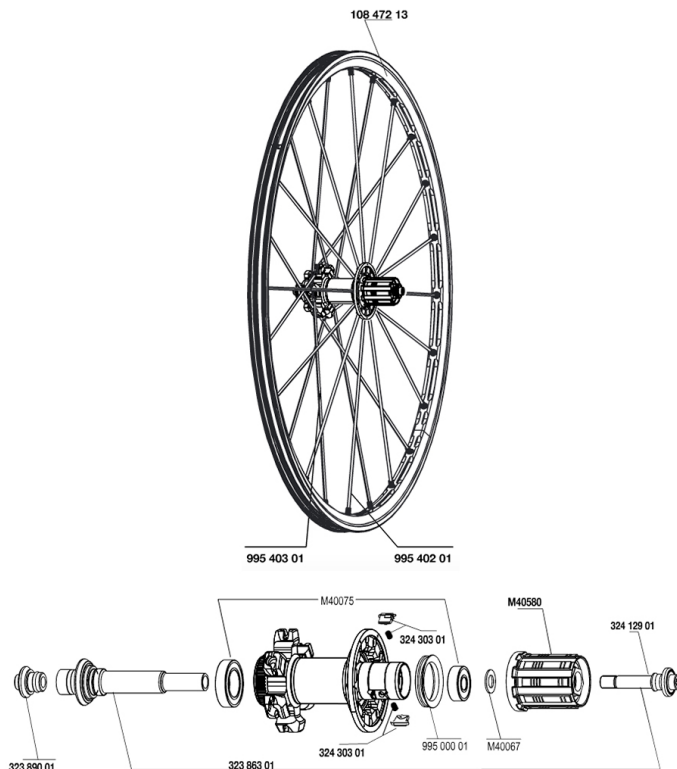

REFERENZEN RÄDER

RIMS

&NBSP;:

10847213	REAR CROSSMAX ST DISC 010 RIM
----------	-------------------------------

SPOKES

99540201	12 DRV BLK SPK XMAX ST 248mm
99540301	12 NDR BLK SPK XMAX ST D 263mm

HUB SHELLS

32389001	R.FORK SUPPORT CROSSMAX SL DCL
32412901	REAR AXLE BOLT PREP HG9
M40580	CORPS DE ROUE LIBRE FTS "L" HG9
32386301	CROSSMAX SL DCL REAR AXLE
32430301	FTSX MTB PAWLS KIT
M40067	10 SPACERS FRW/HUB BODY
M40075	REAR HUB 608+6903 BEARINGS
99500001	FTSL/FTSX FREEHUB BODY SEAL

CROSSMAX ST DISC 10 Center Lock

Specifications

RADGEWICHTE