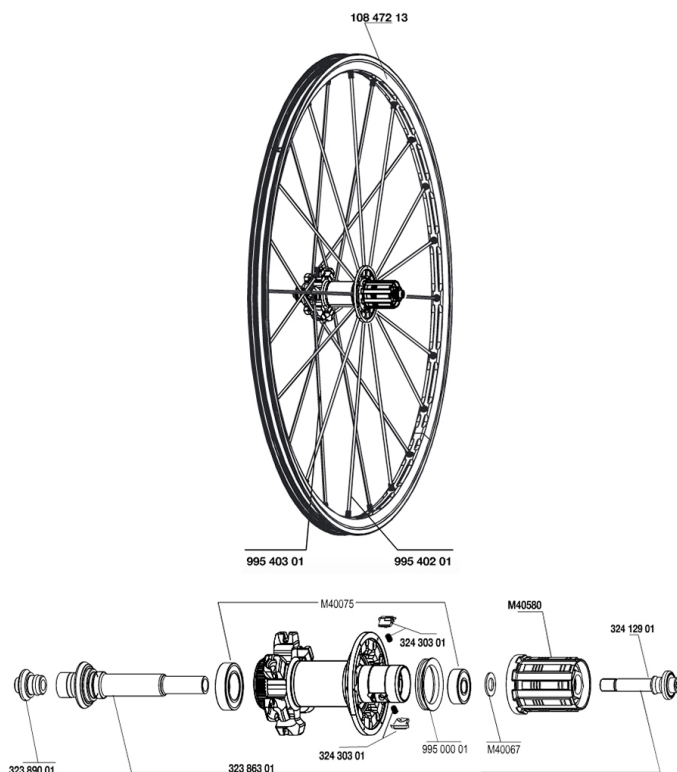

REFERENZEN RÄDER

**RIMS**

&NBSP;:

10847213	REAR CROSSMAX ST DISC 010 RIM
----------	-------------------------------

**SPOKES**

99540301	12 NDR BLK SPK XMAX ST D 263mm
99540201	12 DRV BLK SPK XMAX ST 248mm

**HUB SHELLS**

M40075	REAR HUB 608+6903 BEARINGS
99500001	FTSL/FTSX FREEHUB BODY SEAL
32389001	R.FORK SUPPORT CROSSMAX SL DCL
32412901	REAR AXLE BOLT PREP HG9
M40580	CORPS DE ROUE LIBRE FTS "L" HG9
32386301	CROSSMAX SL DCL REAR AXLE
32430301	FTSX MTB PAWLS KIT
M40067	10 SPACERS FRW/HUB BODY

# CROSSMAX ST DISC 10 Center Lock

## Specifications

RADGEWICHTE