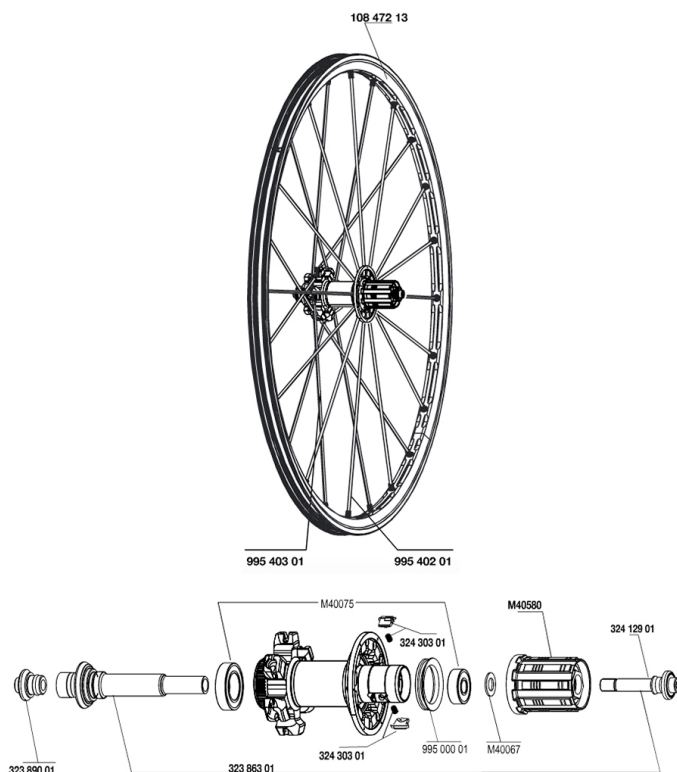

REFERENZEN RÄDER

RIMS

&NBSP;:

10847213 REAR CROSSMAX ST DISC 010 RIM

SPOKES

99540301 12 NDR BLK SPK XMAX ST D 263mm
99540201 12 DRV BLK SPK XMAX ST 248mm

HUB SHELLS

M40067 10 SPACERS FRW/HUB BODY
M40075 REAR HUB 608+6903 BEARINGS
99500001 FTSL/FTSX FREEHUB BODY SEAL
32389001 R.FORK SUPPORT CROSSMAX SL DCL
32412901 REAR AXLE BOLT PREP HG9
M40580 CORPS DE ROUE LIBRE FTS "L" HG9
32386301 CROSSMAX SL DCL REAR AXLE
32430301 FTSX MTB PAWLS KIT

CROSSMAX ST DISC 10 Center Lock

Specifications

RADGEWICHTE