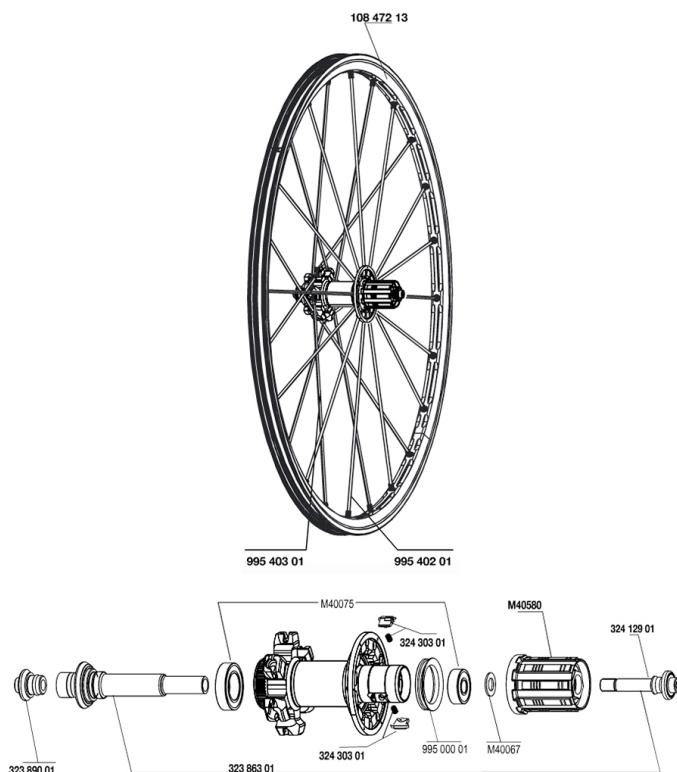

REFERENZEN RÄDER

RIMS

&NBSP;:

10847213 REAR CROSSMAX ST DISC 010 RIM

SPOKES

99540301 12 NDR BLK SPK XMAX ST D 263mm
99540201 12 DRV BLK SPK XMAX ST 248mm

HUB SHELLS

M40067 10 SPACERS FRW/HUB BODY
M40075 REAR HUB 608+6903 BEARINGS
99500001 FTSL/FTSX FREEHUB BODY SEAL
32389001 R.FORK SUPPORT CROSSMAX SL DCL
32412901 REAR AXLE BOLT PREP HG9
M40580 CORPS DE ROUE LIBRE FTS "L" HG9
32386301 CROSSMAX SL DCL REAR AXLE
32430301 FTSX MTB PAWLS KIT

CROSSMAX ST DISC 10 Center Lock

2

2010

REAR

Specifications

RADGEWICHTE