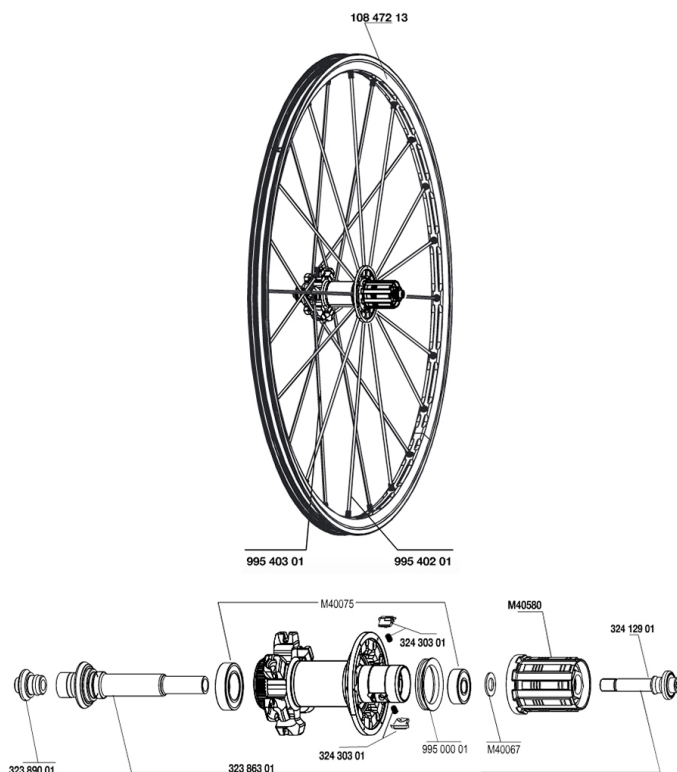

REFERENZEN RÄDER

RIMS

&NBSP;:

10847213	REAR CROSSMAX ST DISC 010 RIM
----------	-------------------------------

SPOKES

99540301	12 NDR BLK SPK XMAX ST D 263mm
99540201	12 DRV BLK SPK XMAX ST 248mm

HUB SHELLS

99500001	FTSL/FTSX FREEHUB BODY SEAL
32389001	R.FORK SUPPORT CROSSMAX SL DCL
32412901	REAR AXLE BOLT PREP HG9
M40580	CORPS DE ROUE LIBRE FTS "L" HG9
32386301	CROSSMAX SL DCL REAR AXLE
32430301	FTSX MTB PAWLS KIT
M40067	10 SPACERS FRW/HUB BODY
M40075	REAR HUB 608+6903 BEARINGS

CROSSMAX ST DISC 10 Center Lock

2

2010
REAR

Specifications

RADGEWICHTE