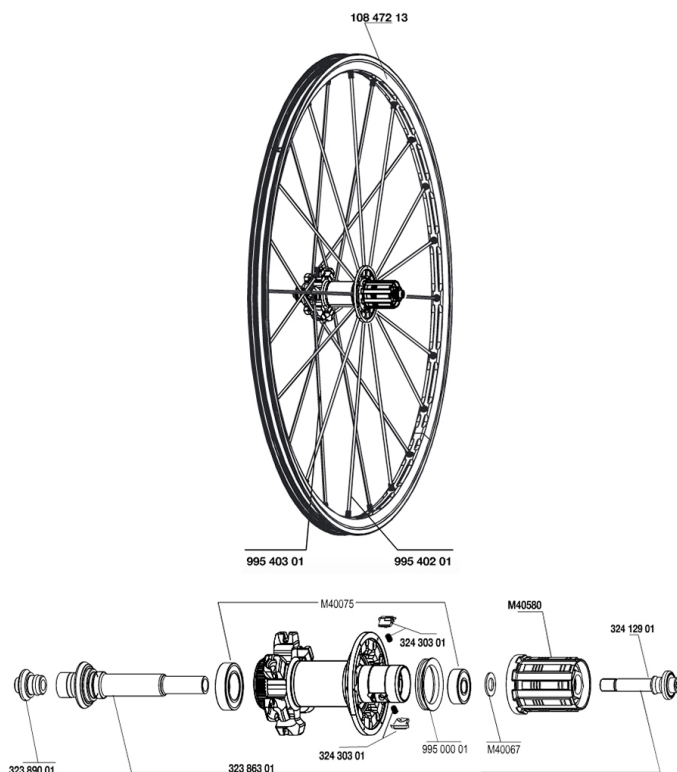

REFERENZEN RÄDER

RIMS

&NBSP;:

10847213	REAR CROSSMAX ST DISC 010 RIM
----------	-------------------------------

SPOKES

99540301	12 NDR BLK SPK XMAX ST D 263mm
99540201	12 DRV BLK SPK XMAX ST 248mm

HUB SHELLS

32386301	CROSSMAX SL DCL REAR AXLE
32430301	FTSX MTB PAWLS KIT
M40067	10 SPACERS FRW/HUB BODY
M40075	REAR HUB 608+6903 BEARINGS
99500001	FTSL/FTSX FREEHUB BODY SEAL
32389001	R.FORK SUPPORT CROSSMAX SL DCL
32412901	REAR AXLE BOLT PREP HG9
M40580	CORPS DE ROUE LIBRE FTS "L" HG9

CROSSMAX ST DISC 10 Center Lock

2

2010
REAR

Specifications

RADGEWICHTE