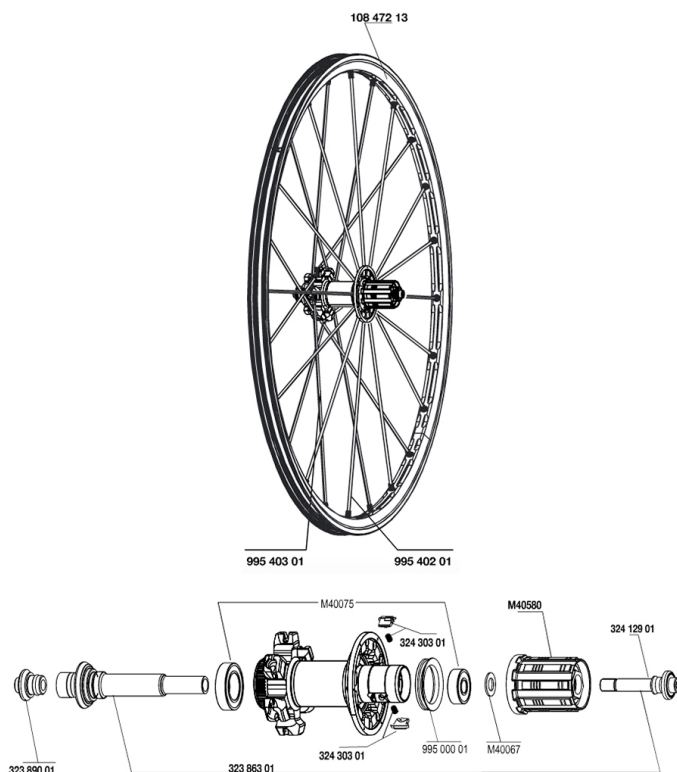

REFERENCES WHEELS

RIMS

&NBSP;:

10847213	REAR CROSSMAX ST DISC 010 RIM
----------	-------------------------------

SPOKES

99540201	12 DRV BLK SPK XMAX ST 248mm
99540301	12 NDR BLK SPK XMAX ST D 263mm

HUB SHELLS

32389001	R.FORK SUPPORT CROSSMAX SL DCL
32412901	REAR AXLE BOLT PREP HG9
M40580	FTSX FREEWHEEL BODY HG9
32386301	CROSSMAX SL DCL REAR AXLE
32430301	FTSX PAWLS KIT (MTB WHEELS)
M40067	INTERNAL FREEWHEEL SPACER FTSL/FTSX
M40075	REAR HUB 608+6903 BEARINGS
99500001	FTSL/FTSX FREEHUB BODY SEAL

CROSSMAX ST DISC 10 Center Lock

Specifications

WHEEL WEIGHTS