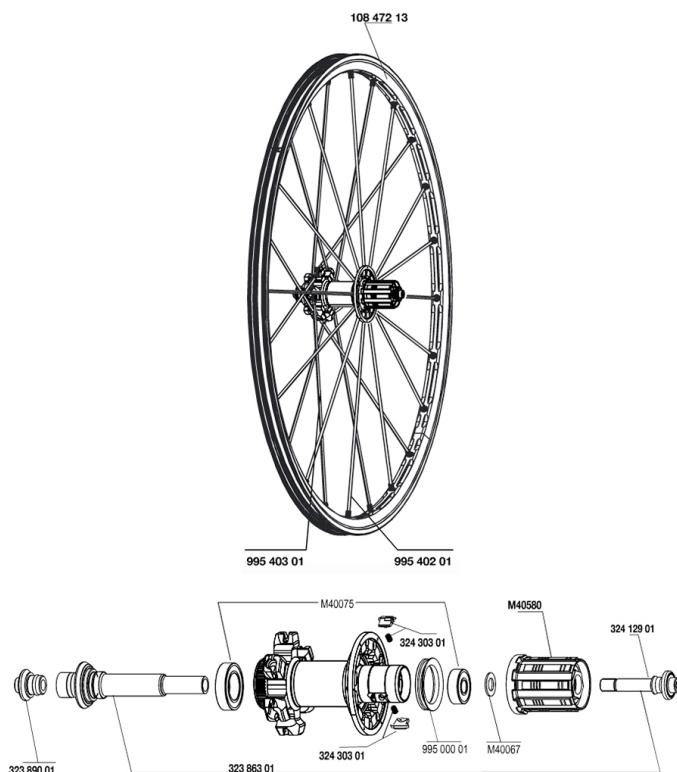

REFERENCES WHEELS

RIMS

&NBSP;:

10847213	REAR CROSSMAX ST DISC 010 RIM
----------	-------------------------------

SPOKES

99540301	12 NDR BLK SPK XMAX ST D 263mm
99540201	12 DRV BLK SPK XMAX ST 248mm

HUB SHELLS

99500001	FTSL/FTSX FREEHUB BODY SEAL
32389001	R.FORK SUPPORT CROSSMAX SL DCL
32412901	REAR AXLE BOLT PREP HG9
M40580	FTSX FREEWHEEL BODY HG9
32386301	CROSSMAX SL DCL REAR AXLE
32430301	FTSX PAWLS KIT (MTB WHEELS)
M40067	INTERNAL FREEWHEEL SPACER FTSL/FTSX
M40075	REAR HUB 608+6903 BEARINGS

CROSSMAX ST DISC 10 Center Lock

2

2010
REAR

Specifications

WHEEL WEIGHTS