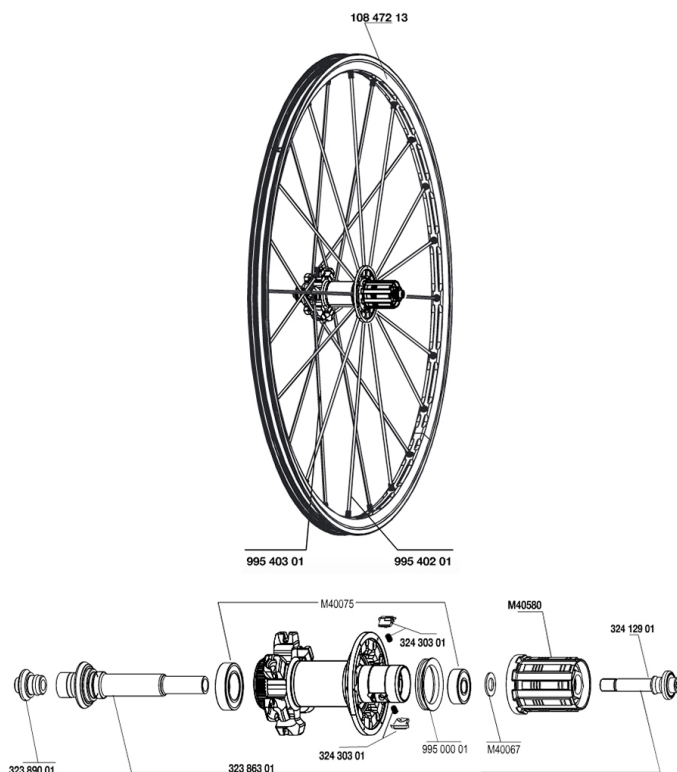

REFERENCES WHEELS

RIMS

&NBSP;:

10847213	REAR CROSSMAX ST DISC 010 RIM
----------	-------------------------------

SPOKES

99540301	12 NDR BLK SPK XMAX ST D 263mm
99540201	12 DRV BLK SPK XMAX ST 248mm

HUB SHELLS

M40075	REAR HUB 608+6903 BEARINGS
99500001	FTSL/FTSX FREEHUB BODY SEAL
32389001	R.FORK SUPPORT CROSSMAX SL DCL
32412901	REAR AXLE BOLT PREP HG9
M40580	FTSX FREEWHEEL BODY HG9
32386301	CROSSMAX SL DCL REAR AXLE
32430301	FTSX PAWLS KIT (MTB WHEELS)
M40067	INTERNAL FREEWHEEL SPACER FTSL/FTSX

CROSSMAX ST DISC 10 Center Lock

2

2010
REAR

Specifications

WHEEL WEIGHTS