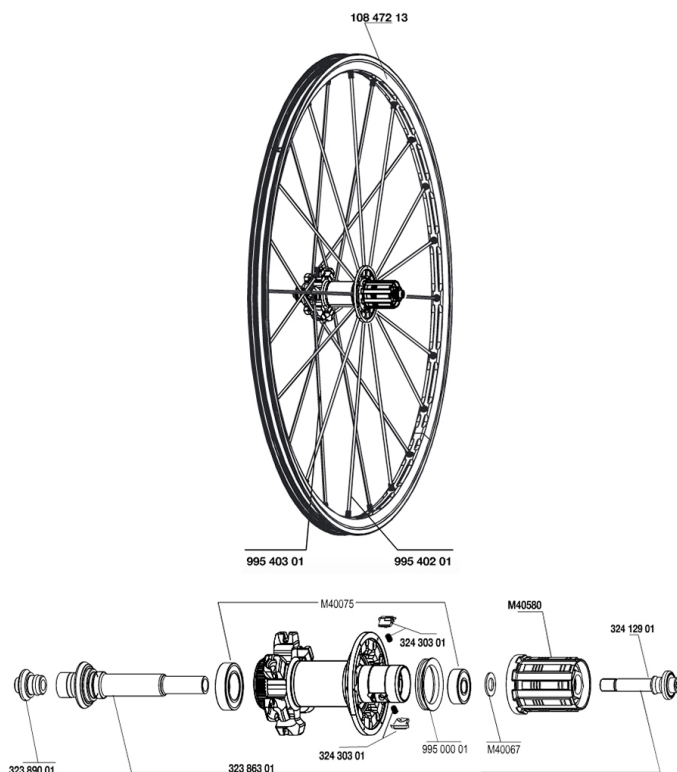

REFERENCES WHEELS

RIMS

&NBSP;:

| | |
|----------|-------------------------------|
| 10847213 | REAR CROSSMAX ST DISC 010 RIM |
|----------|-------------------------------|

SPOKES

| | |
|----------|--------------------------------|
| 99540301 | 12 NDR BLK SPK XMAX ST D 263mm |
| 99540201 | 12 DRV BLK SPK XMAX ST 248mm |

HUB SHELLS

| | |
|----------|-------------------------------------|
| M40075 | REAR HUB 608+6903 BEARINGS |
| 99500001 | FTSL/FTSX FREEHUB BODY SEAL |
| 32389001 | R.FORK SUPPORT CROSSMAX SL DCL |
| 32412901 | REAR AXLE BOLT PREP HG9 |
| M40580 | FTSX FREEWHEEL BODY HG9 |
| 32386301 | CROSSMAX SL DCL REAR AXLE |
| 32430301 | FTSX PAWLS KIT (MTB WHEELS) |
| M40067 | INTERNAL FREEWHEEL SPACER FTSL/FTSX |

CROSSMAX ST DISC 10 Center Lock

Specifications

WHEEL WEIGHTS