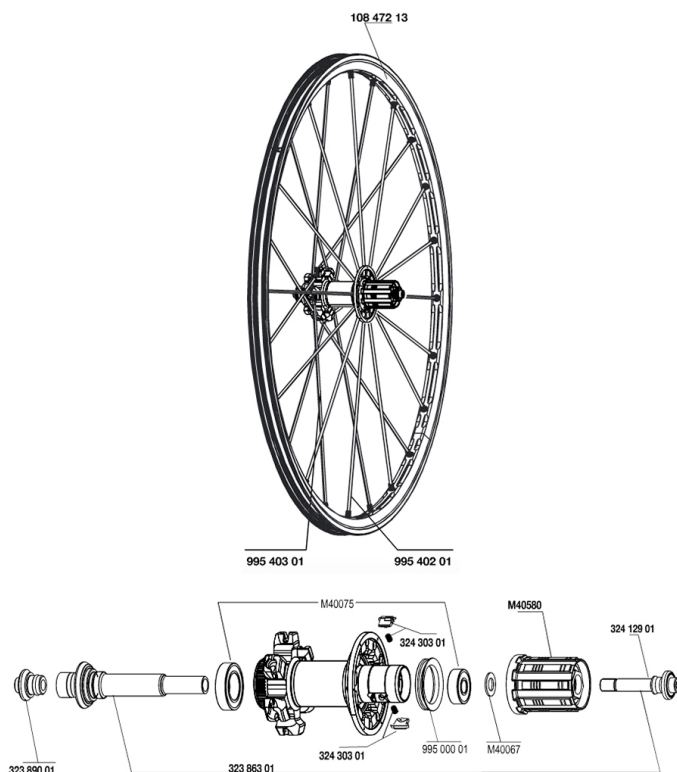

REFERENCES WHEELS

**RIMS**

&NBSP;:

10847213	REAR CROSSMAX ST DISC 010 RIM
----------	-------------------------------

**SPOKES**

99540201	12 DRV BLK SPK XMAX ST 248mm
99540301	12 NDR BLK SPK XMAX ST D 263mm

**HUB SHELLS**

32389001	R.FORK SUPPORT CROSSMAX SL DCL
32412901	REAR AXLE BOLT PREP HG9
M40580	FTSX FREEWHEEL BODY HG9
32386301	CROSSMAX SL DCL REAR AXLE
32430301	FTSX PAWLS KIT (MTB WHEELS)
M40067	INTERNAL FREEWHEEL SPACER FTSL/FTSX
M40075	REAR HUB 608+6903 BEARINGS
99500001	FTSL/FTSX FREEHUB BODY SEAL

# CROSSMAX ST DISC 10 Center Lock

2

2010

REAR

## *Specifications*

WHEEL WEIGHTS