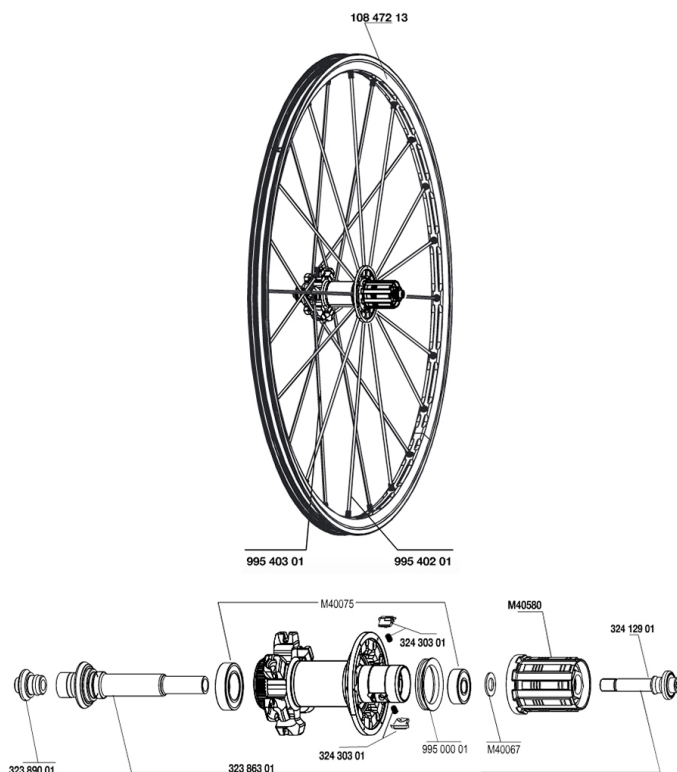

REFERENCES WHEELS

RIMS

&NBSP;:

10847213	REAR CROSSMAX ST DISC 010 RIM
----------	-------------------------------

SPOKES

99540301	12 NDR BLK SPK XMAX ST D 263mm
99540201	12 DRV BLK SPK XMAX ST 248mm

HUB SHELLS

32386301	CROSSMAX SL DCL REAR AXLE
32430301	FTSX PAWLS KIT (MTB WHEELS)
M40067	INTERNAL FREEWHEEL SPACER FTSL/FTSX
M40075	REAR HUB 608+6903 BEARINGS
99500001	FTSL/FTSX FREEHUB BODY SEAL
32389001	R.FORK SUPPORT CROSSMAX SL DCL
32412901	REAR AXLE BOLT PREP HG9
M40580	FTSX FREEWHEEL BODY HG9

CROSSMAX ST DISC 10 Center Lock

2

2010
REAR

Specifications

WHEEL WEIGHTS