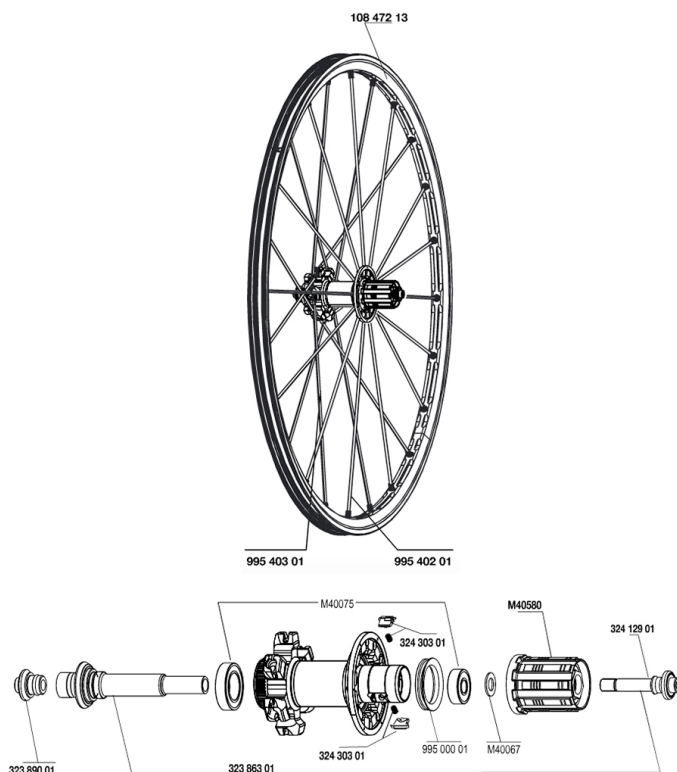

REFERENCES WHEELS

RIMS

&NBSP;:

10847213 REAR CROSSMAX ST DISC 010 RIM

SPOKES

99540301 12 NDR BLK SPK XMAX ST D 263mm
99540201 12 DRV BLK SPK XMAX ST 248mm

HUB SHELLS

M40075 REAR HUB 608+6903 BEARINGS
99500001 FTSL/FTSX FREEHUB BODY SEAL
32389001 R.FORK SUPPORT CROSSMAX SL DCL
32412901 REAR AXLE BOLT PREP HG9
M40580 FTSX FREEWHEEL BODY HG9
32386301 CROSSMAX SL DCL REAR AXLE
32430301 FTSX PAWLS KIT (MTB WHEELS)
M40067 INTERNAL FREEWHEEL SPACER FTSL/FTSX

CROSSMAX ST DISC 10 Center Lock

Specifications

WHEEL WEIGHTS