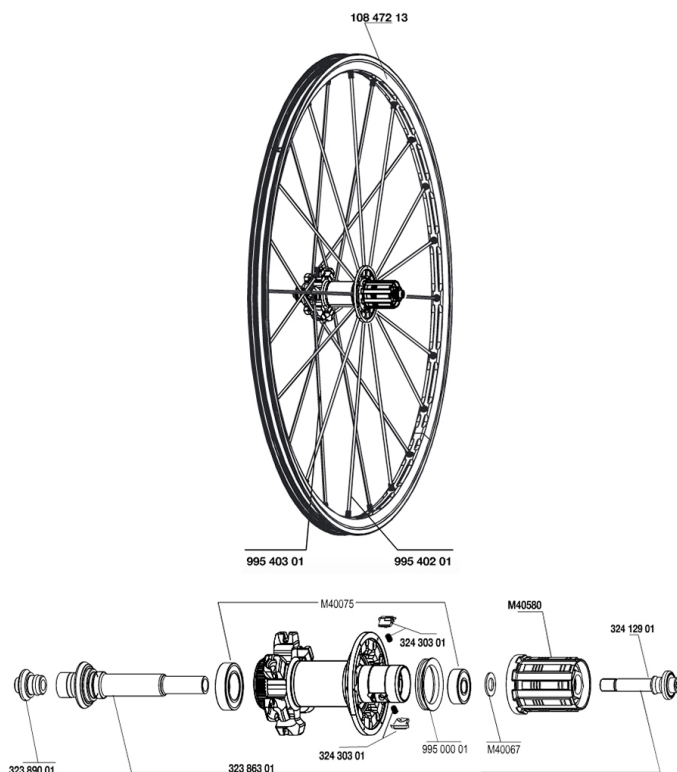

REFERENCES WHEELS

RIMS

&NBSP;:

10847213	REAR CROSSMAX ST DISC 010 RIM
----------	-------------------------------

SPOKES

99540301	12 NDR BLK SPK XMAX ST D 263mm
99540201	12 DRV BLK SPK XMAX ST 248mm

HUB SHELLS

32386301	CROSSMAX SL DCL REAR AXLE
32430301	FTSX PAWLS KIT (MTB WHEELS)
M40067	INTERNAL FREEWHEEL SPACER FTSL/FTSX
M40075	REAR HUB 608+6903 BEARINGS
99500001	FTSL/FTSX FREEHUB BODY SEAL
32389001	R.FORK SUPPORT CROSSMAX SL DCL
32412901	REAR AXLE BOLT PREP HG9
M40580	FTSX FREEWHEEL BODY HG9

CROSSMAX ST DISC 10 Center Lock

Specifications

WHEEL WEIGHTS