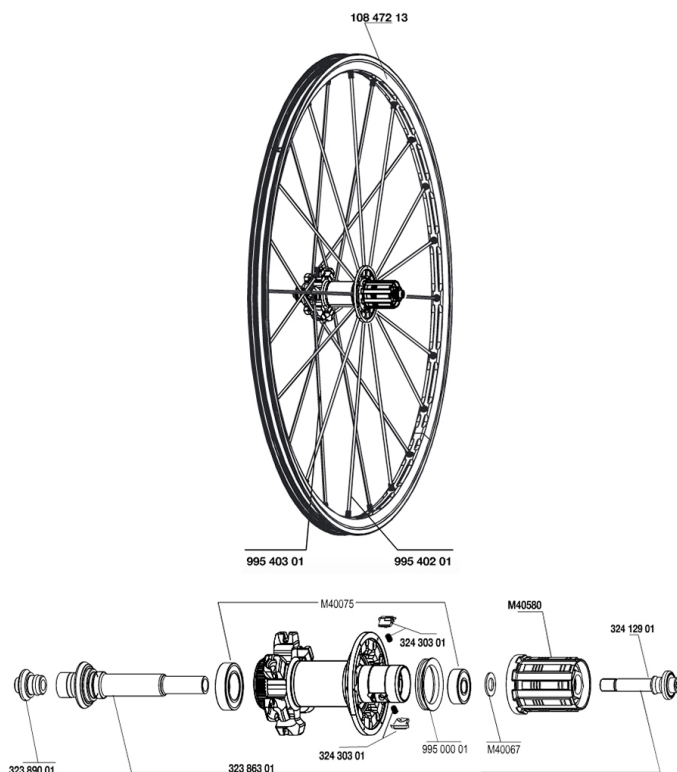

REFERENCES WHEELS

RIMS

&NBSP;:

10847213 REAR CROSSMAX ST DISC 010 RIM

SPOKES

99540301 12 NDR BLK SPK XMAX ST D 263mm
99540201 12 DRV BLK SPK XMAX ST 248mm

HUB SHELLS

M40075 REAR HUB 608+6903 BEARINGS
99500001 FTSL/FTSX FREEHUB BODY SEAL
32389001 R.FORK SUPPORT CROSSMAX SL DCL
32412901 REAR AXLE BOLT PREP HG9
M40580 FTSX FREEWHEEL BODY HG9
32386301 CROSSMAX SL DCL REAR AXLE
32430301 FTSX PAWLS KIT (MTB WHEELS)
M40067 INTERNAL FREEWHEEL SPACER FTSL/FTSX

CROSSMAX ST DISC 10 Center Lock

2

2010

REAR

Specifications

WHEEL WEIGHTS