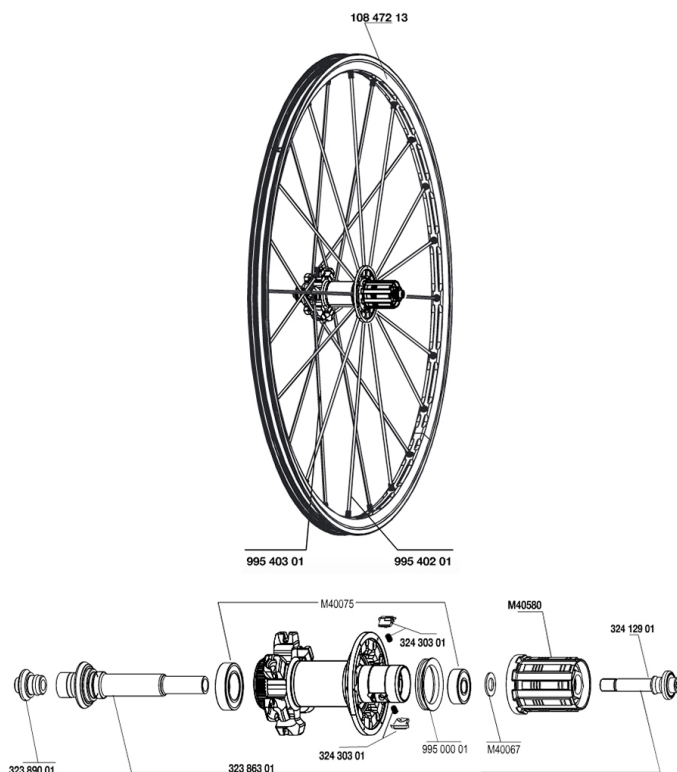

REFERENCES WHEELS

RIMS

&NBSP;:

10847213	REAR CROSSMAX ST DISC 010 RIM
----------	-------------------------------

SPOKES

99540201	12 DRV BLK SPK XMAX ST 248mm
99540301	12 NDR BLK SPK XMAX ST D 263mm

HUB SHELLS

32389001	R.FORK SUPPORT CROSSMAX SL DCL
32412901	REAR AXLE BOLT PREP HG9
M40580	FTSX FREEWHEEL BODY HG9
32386301	CROSSMAX SL DCL REAR AXLE
32430301	FTSX PAWLS KIT (MTB WHEELS)
M40067	INTERNAL FREEWHEEL SPACER FTSL/FTSX
M40075	REAR HUB 608+6903 BEARINGS
99500001	FTSL/FTSX FREEHUB BODY SEAL

CROSSMAX ST DISC 10 Center Lock

2

2010
REAR

Specifications

WHEEL WEIGHTS