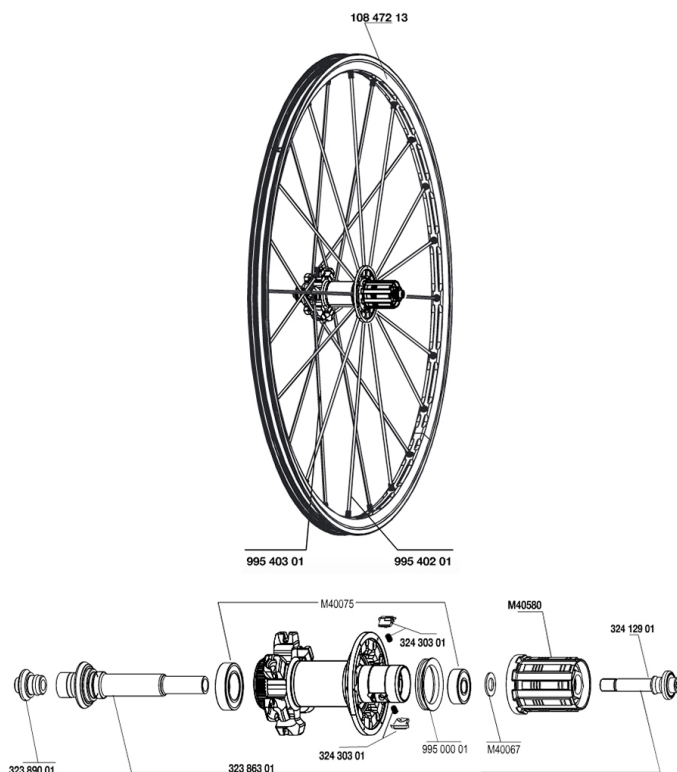

REFERENCES WHEELS

RIMS

&NBSP;:

10847213	REAR CROSSMAX ST DISC 010 RIM
----------	-------------------------------

SPOKES

99540201	12 DRV BLK SPK XMAX ST 248mm
99540301	12 NDR BLK SPK XMAX ST D 263mm

HUB SHELLS

32386301	CROSSMAX SL DCL REAR AXLE
32430301	FTSX PAWLS KIT (MTB WHEELS)
M40067	INTERNAL FREEWHEEL SPACER FTSL/FTSX
M40075	REAR HUB 608+6903 BEARINGS
99500001	FTSL/FTSX FREEHUB BODY SEAL
32389001	R.FORK SUPPORT CROSSMAX SL DCL
32412901	REAR AXLE BOLT PREP HG9
M40580	FTSX FREEWHEEL BODY HG9

CROSSMAX ST DISC 10 Center Lock

2

2010
REAR

Specifications

WHEEL WEIGHTS