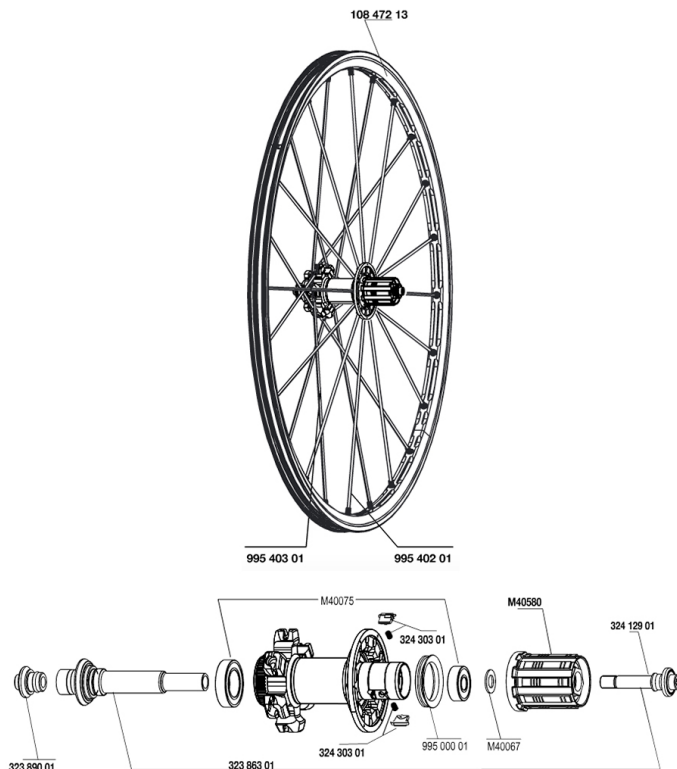

REFERENCES WHEELS

RIMS

&NBSP;:

10847213	REAR CROSSMAX ST DISC 010 RIM
----------	-------------------------------

SPOKES

99540201	12 DRV BLK SPK XMAX ST 248mm
99540301	12 NDR BLK SPK XMAX ST D 263mm

HUB SHELLS

32389001	R.FORK SUPPORT CROSSMAX SL DCL
32412901	REAR AXLE BOLT PREP HG9
M40580	FTSX FREEWHEEL BODY HG9
32386301	CROSSMAX SL DCL REAR AXLE
32430301	FTSX PAWLS KIT (MTB WHEELS)
M40067	INTERNAL FREEWHEEL SPACER FTSL/FTSX
M40075	REAR HUB 608+6903 BEARINGS
99500001	FTSL/FTSX FREEHUB BODY SEAL

CROSSMAX ST DISC 10 Center Lock

2

2010
REAR

Specifications

WHEEL WEIGHTS