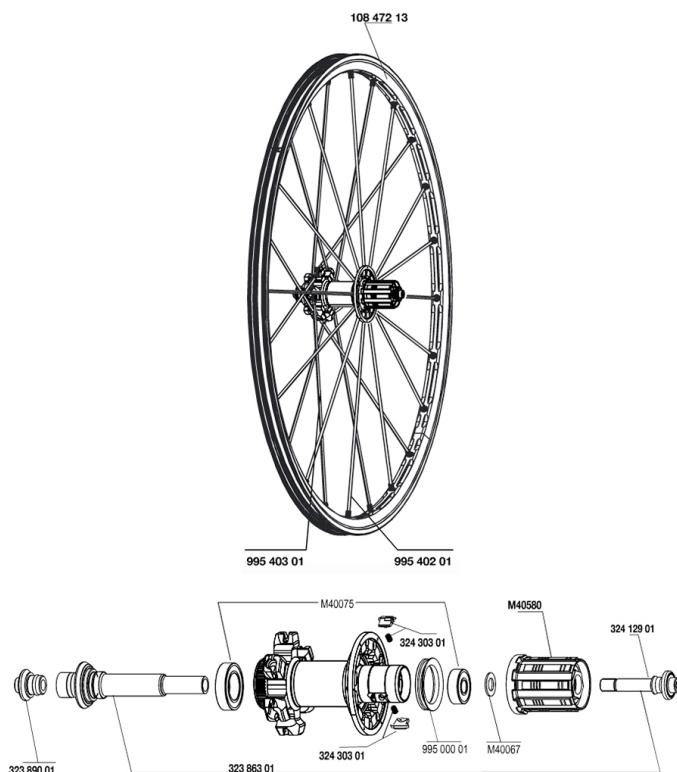

RUEDAS REFERENCIAS

RIMS

&NBSP;:

10847213	REAR CROSSMAX ST DISC 010 RIM
----------	-------------------------------

SPOKES

99540201	12 DRV BLK SPK XMAX ST 248mm
99540301	12 NDR BLK SPK XMAX ST D 263mm

HUB SHELLS

32389001	R.FORK SUPPORT CROSSMAX SL DCL
32412901	REAR AXLE BOLT PREP HG9
M40580	CORPS DE ROUE LIBRE FTS "L" HG9
32386301	CROSSMAX SL DCL REAR AXLE
32430301	FTSX MTB PAWLS KIT
M40067	10 SPACERS FRW/HUB BODY
M40075	REAR HUB 608+6903 BEARINGS
99500001	FTSL/FTSX FREEHUB BODY SEAL

CROSSMAX ST DISC 10 Center Lock

2

2010
REAR

Specifications

PESOS DE RUEDAS