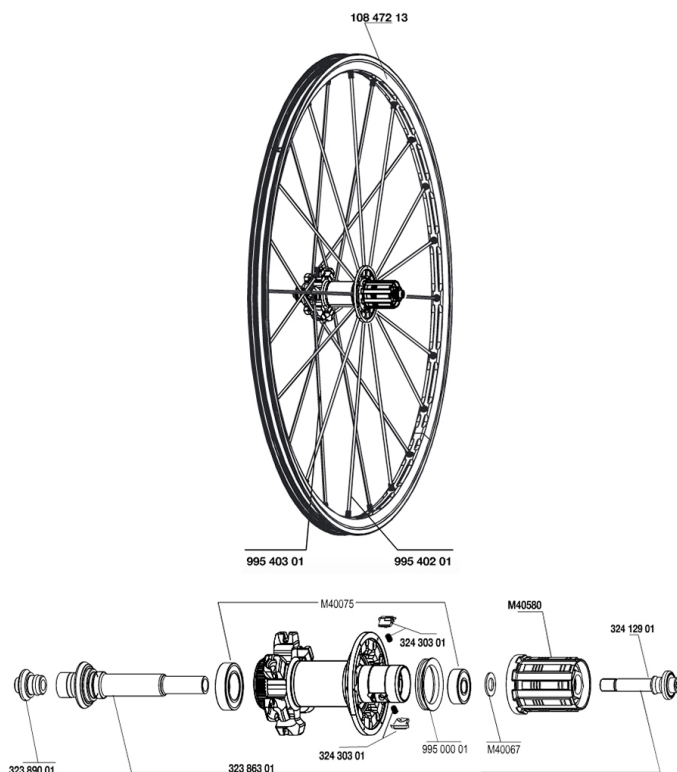

RUEDAS REFERENCIAS

RIMS

&NBSP;:

10847213	REAR CROSSMAX ST DISC 010 RIM
----------	-------------------------------

SPOKES

99540301	12 NDR BLK SPK XMAX ST D 263mm
99540201	12 DRV BLK SPK XMAX ST 248mm

HUB SHELLS

32386301	CROSSMAX SL DCL REAR AXLE
32430301	FTSX MTB PAWLS KIT
M40067	10 SPACERS FRW/HUB BODY
M40075	REAR HUB 608+6903 BEARINGS
99500001	FTSL/FTSX FREEHUB BODY SEAL
32389001	R.FORK SUPPORT CROSSMAX SL DCL
32412901	REAR AXLE BOLT PREP HG9
M40580	CORPS DE ROUE LIBRE FTS "L" HG9

CROSSMAX ST DISC 10 Center Lock

Specifications
PESOS DE RUEDAS