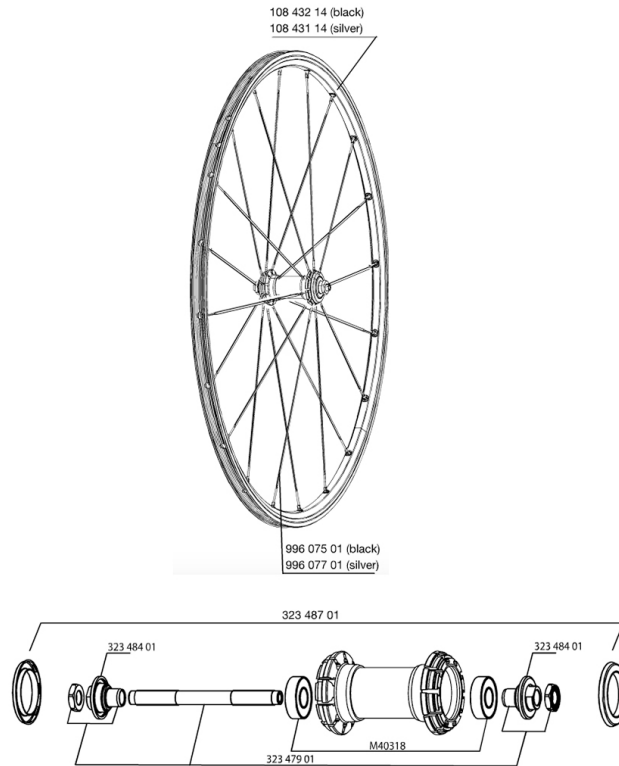

REFERENCES WHEELS

RIMS

&NBSP;:

10843214	KIT FRONT/REAR BLACK RIM AKSIUM 010
10843114	FR/RE.SILVER RIM AKSIUM 010

SPOKES

99607701	F/NDR SIL.SPK.AKSIUM 08 282
99607501	F/NDR BLK SPK.AKSIUM 08 282

HUB SHELLS

32348401	EXPANSIBLE BEARINGS SUPPORT
32347901	FRONT AXLE QRM UB
32348701	HUB CAP XMAX END/KSY EQ/COSMOS
M40318	KIT 2 HUB BEARINGS 6001

Specifications

WHEEL WEIGHTS