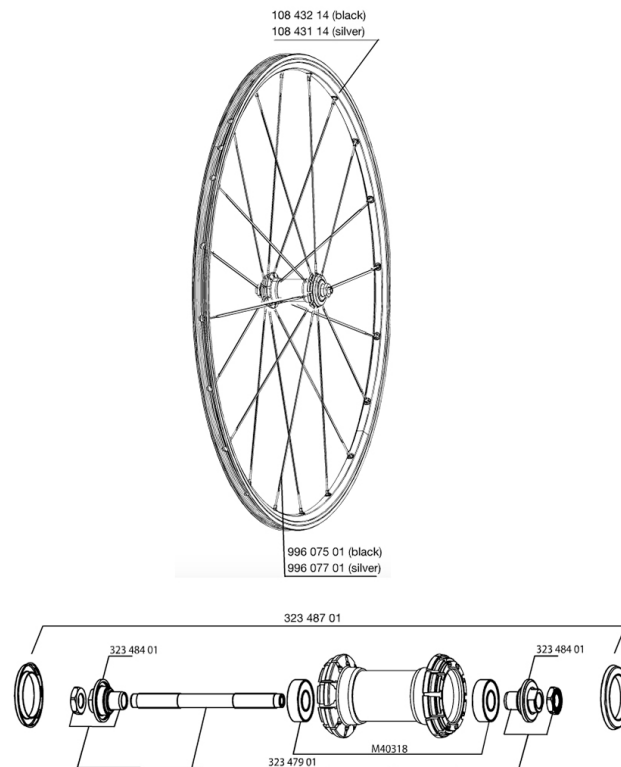

REFERENCES WHEELS

**RIMS**

&NBSP;:

10843214	KIT FRONT/REAR BLACK RIM AKSIUM 010
10843114	FR/RE.SILVER RIM AKSIUM 010

**SPOKES**

99607701	F/NDR SIL.SPK.AKSIUM 08 282
99607501	F/NDR BLK SPK.AKSIUM 08 282

**HUB SHELLS**

32348701	HUB CAP XMAX END/KSY EQ/COSMOS
M40318	KIT 2 HUB BEARINGS 6001
32348401	EXPANSIBLE BEARINGS SUPPORT
32347901	FRONT AXLE QRM UB

**MAVIC** ***AKSIUM 08***

***Specifications***

WHEEL WEIGHTS