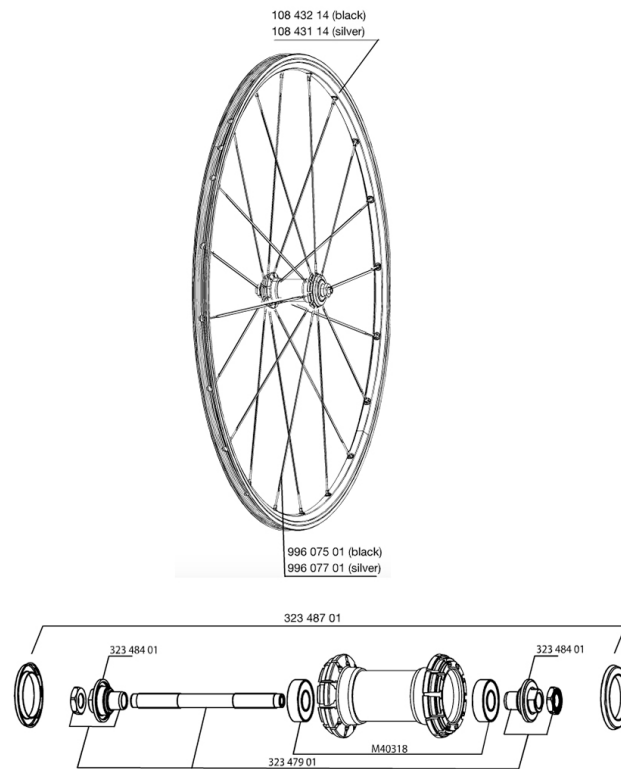

**REFERENCES WHEELS**

**RIMS**

&NBSP;:

10843114	FR/RE.SILVER RIM AKSIUM 010
10843214	KIT FRONT/REAR BLACK RIM AKSIUM 010

**SPOKES**

99607501	F/NDR BLK SPK.AKSIUM 08 282
99607701	F/NDR SIL.SPK.AKSIUM 08 282

**HUB SHELLS**

32347901	FRONT AXLE QRM UB
32348701	HUB CAP XMAX END/KSY EQ/COSMOS
M40318	KIT 2 HUB BEARINGS 6001
32348401	EXPANSIBLE BEARINGS SUPPORT

***Specifications***

WHEEL WEIGHTS