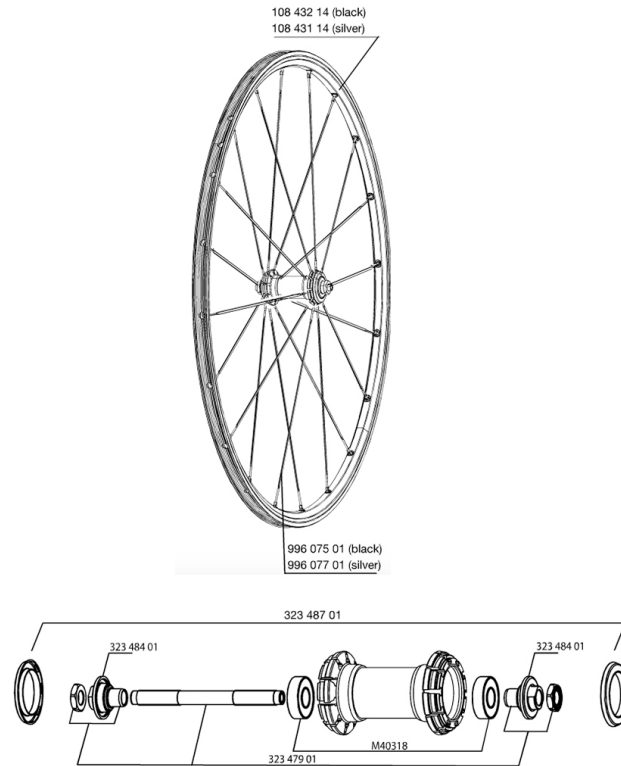

REFERENCES WHEELS

**RIMS**

&NBSP;:

10843214	KIT FRONT/REAR BLACK RIM AKSIUM 010
10843114	FR/RE.SILVER RIM AKSIUM 010

**SPOKES**

99607701	F/NDR SIL.SP.K AKSIUM 08 282
99607501	F/NDR BLK SP.K AKSIUM 08 282

**HUB SHELLS**

32348401	EXPANSIBLE BEARINGS SUPPORT
32347901	FRONT AXLE QRM UB
32348701	HUB CAP XMAX END/KSY EQ/COSMOS
M40318	KIT 2 HUB BEARINGS 6001

***Specifications***

WHEEL WEIGHTS