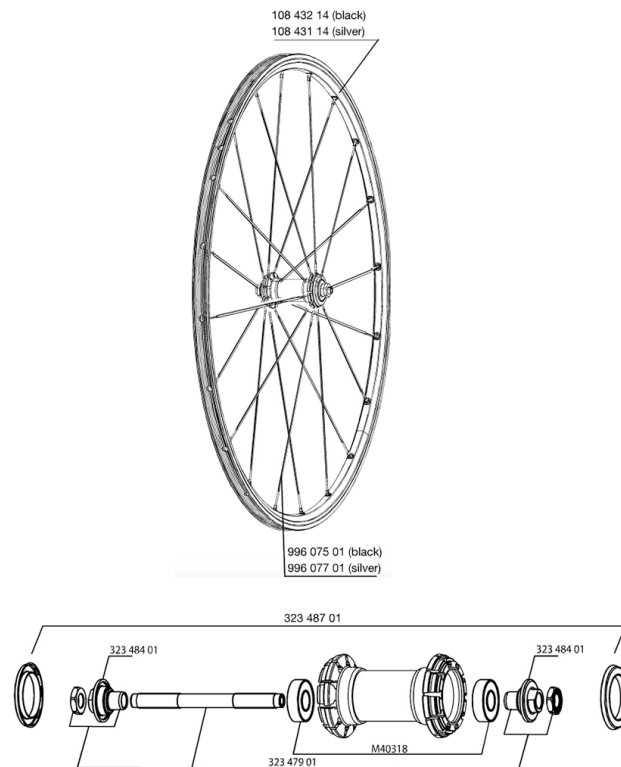

REFERENCES WHEELS

RIMS

&NBSP;:

10843214	KIT FRONT/REAR BLACK RIM AKSIUM 010
10843114	FR/RE.SILVER RIM AKSIUM 010

SPOKES

99607701	F/NDR SIL.SPK.AKSIUM 08 282
99607501	F/NDR BLK SPK.AKSIUM 08 282

HUB SHELLS

32348701	HUB CAP XMAX END/KSY EQ/COSMOS
M40318	KIT 2 HUB BEARINGS 6001
32348401	EXPANSIBLE BEARINGS SUPPORT
32347901	FRONT AXLE QRM UB

MAVIC ***AKSIUM 08***

Specifications

WHEEL WEIGHTS