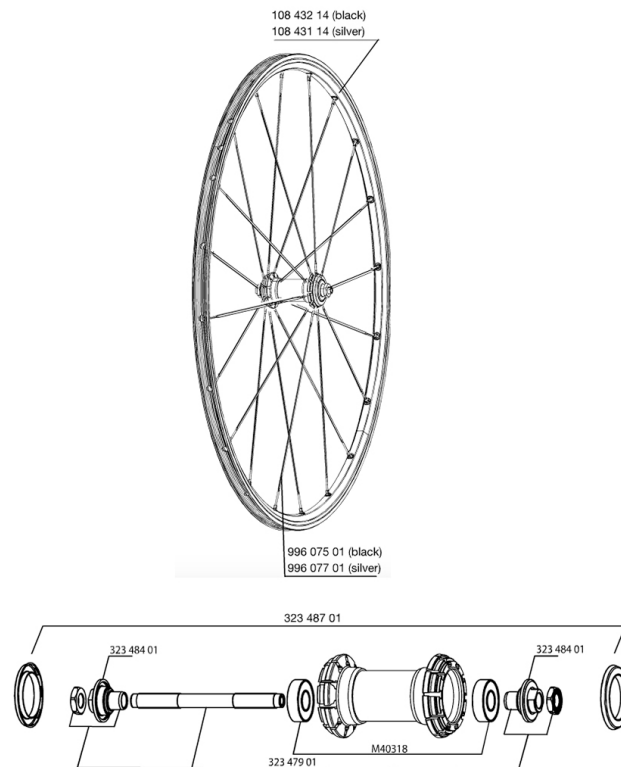

REFERENCES WHEELS

**RIMS**

&NBSP;:

10843214	KIT FRONT/REAR BLACK RIM AKSIUM 010
10843114	FR/RE.SILVER RIM AKSIUM 010

**SPOKES**

99607701	F/NDR SIL.SP.K.AKSIUM 08 282
99607501	F/NDR BLK SPK.AKSIUM 08 282

**HUB SHELLS**

32348701	HUB CAP XMAX END/KSY EQ/COSMOS
M40318	KIT 2 HUB BEARINGS 6001
32348401	EXPANSIBLE BEARINGS SUPPORT
32347901	FRONT AXLE QRM UB

***Specifications***

WHEEL WEIGHTS