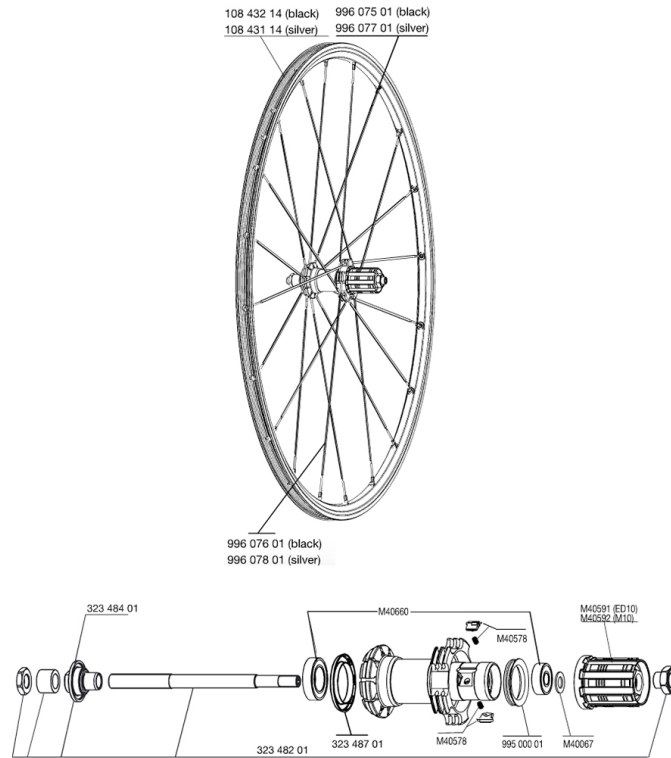

REFERENCES WHEELS

RIMS

&NBSP;:

10843214	KIT FRONT/REAR BLACK RIM AKSIUM 010
10843114	FR/RE.SILVER RIM AKSIUM 010

SPOKES

99607501	F/NDR BLK SPK.AKSIUM 08 282
99607701	F/NDR SIL.SP.K.AKSIUM 08 282
99607601	DRV BLK SPK.AKSIUM 08 305mm
99607801	DRV SIL.SP.K.AKSIUM 08 305mm

HUB SHELLS

32348401	EXPANSIBLE BEARINGS SUPPORT
99500001	FTSL/FTSX FREEHUB BODY SEAL
M40578	FTSL PAWLS KIT (ROAD WHEELS)
32348201	REAR AXLE QRM ROAD
M40592	FTSL FREEWHEEL BODY M10
M40067	INTERNAL FREEWHEEL SPACER FTSL/FTSX
32348701	HUB CAP XMAX END/KSY EQ/COSMOS
M40660	REAR HUB 608+6001 BEARINGS
M40591	FTSL FREEWHEEL BODY ED10

MAVIC **AKSIUM 08**

Specifications

WHEEL WEIGHTS