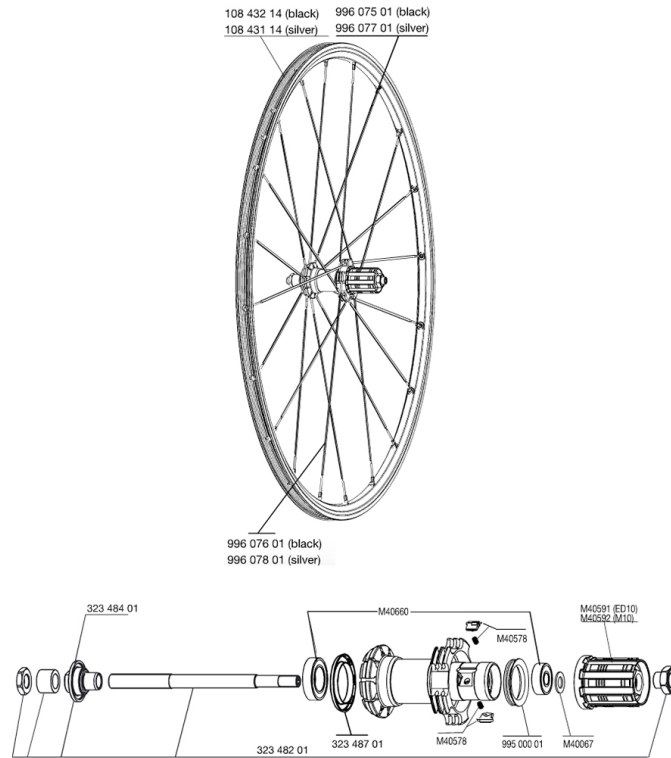

**REFERENCES WHEELS**

**RIMS**

&NBSP;:

10843114	FR/RE.SILVER RIM AKSIUM 010
10843214	KIT FRONT/REAR BLACK RIM AKSIUM 010

**SPOKES**

99607701	F/NDR SIL.SPK.AKSIUM 08 282
99607601	DRV BLK SPK.AKSIUM 08 305mm
99607801	DRV SIL.SPK.AKSIUM 08 305mm
99607501	F/NDR BLK SPK.AKSIUM 08 282

**HUB SHELLS**

99500001	FTSL/FTSX FREEHUB BODY SEAL
M40578	FTSL PAWLS KIT (ROAD WHEELS)
32348201	REAR AXLE QRM ROAD
M40592	FTSL FREEWHEEL BODY M10
M40067	INTERNAL FREEWHEEL SPACER FTSL/FTSX
32348701	HUB CAP XMAX END/KSY EQ/COSMOS
M40660	REAR HUB 608+6001 BEARINGS
M40591	FTSL FREEWHEEL BODY ED10
32348401	EXPANSIBLE BEARINGS SUPPORT

**MAVIC** **AKSIUM 08**

**Specifications**

WHEEL WEIGHTS