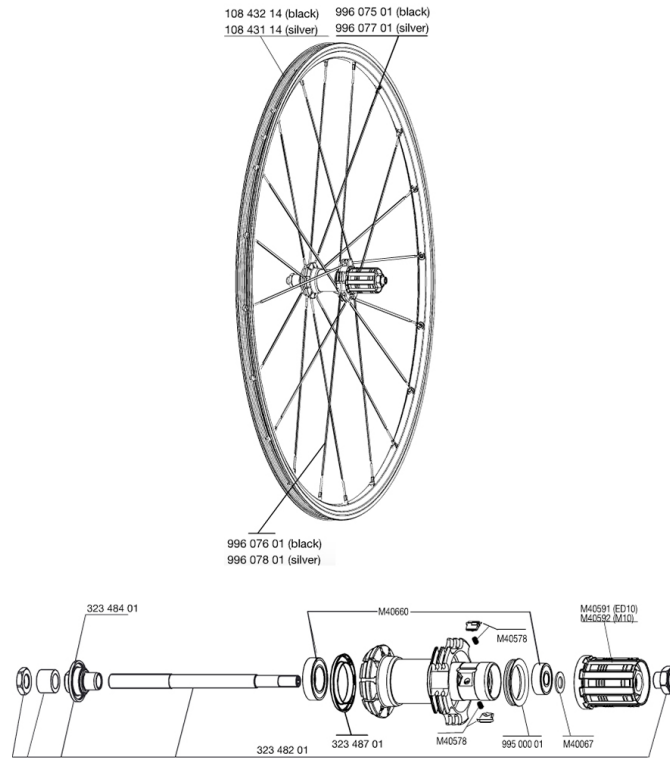

REFERENCES WHEELS

RIMS

&NBSP;:

10843114	FR/RE.SILVER RIM AKSIUM 010
10843214	KIT FRONT/REAR BLACK RIM AKSIUM 010

SPOKES

99607701	F/NDR SIL.SPK.AKSIUM 08 282
99607601	DRV BLK SPK.AKSIUM 08 305mm
99607801	DRV SIL.SPK.AKSIUM 08 305mm
99607501	F/NDR BLK SPK.AKSIUM 08 282

HUB SHELLS

99500001	FTSL/FTSX FREEHUB BODY SEAL
M40578	FTSL PAWLS KIT (ROAD WHEELS)
32348201	REAR AXLE QRM ROAD
M40592	FTSL FREEWHEEL BODY M10
M40067	INTERNAL FREEWHEEL SPACER FTSL/FTSX
32348701	HUB CAP XMAX END/KSY EQ/COSMOS
M40660	REAR HUB 608+6001 BEARINGS
M40591	FTSL FREEWHEEL BODY ED10
32348401	EXPANSIBLE BEARINGS SUPPORT

MAVIC **AKSIUM 08**

Specifications

WHEEL WEIGHTS