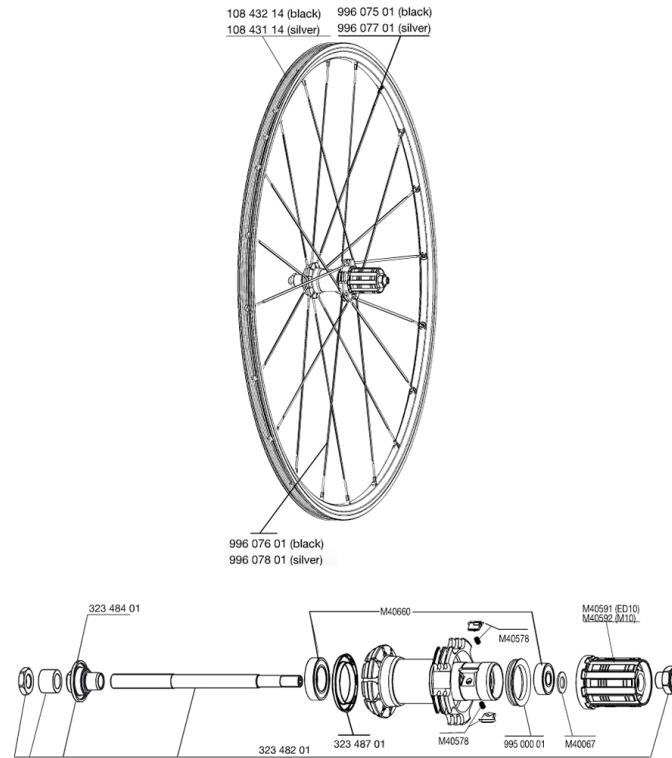

REFERENCES WHEELS

RIMS

&NBSP;:

10843114	FR/RE.SILVER RIM AKSIUM 010
10843214	KIT FRONT/REAR BLACK RIM AKSIUM 010

SPOKES

99607701	F/NDR SIL.SPK.AKSIUM 08 282
99607601	DRV BLK SPK.AKSIUM 08 305mm
99607801	DRV SIL.SPK.AKSIUM 08 305mm
99607501	F/NDR BLK SPK.AKSIUM 08 282

HUB SHELLS

32348201	REAR AXLE QRM ROAD
M40592	FTSL FREEWHEEL BODY M10
M40067	INTERNAL FREEWHEEL SPACER FTSL/FTSX
32348701	HUB CAP XMAX END/KSY EQ/COSMOS
M40660	REAR HUB 608+6001 BEARINGS
M40591	FTSL FREEWHEEL BODY ED10
32348401	EXPANSIBLE BEARINGS SUPPORT
99500001	FTSL/FTSX FREEHUB BODY SEAL
M40578	FTSL PAWLS KIT (ROAD WHEELS)

MAVIC **AKSIUM 08**

Specifications

WHEEL WEIGHTS