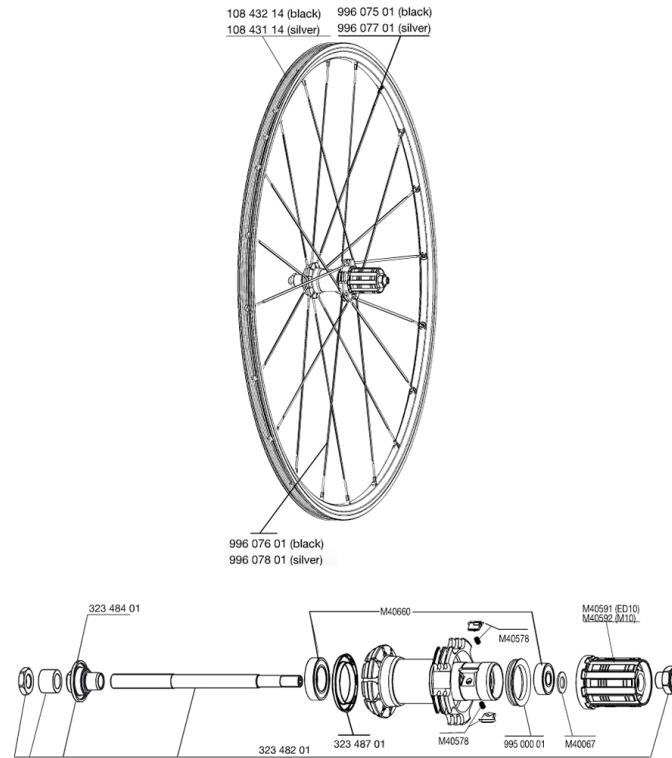

REFERENCES WHEELS

RIMS

&NBSP;:

| | |
|----------|-------------------------------------|
| 10843214 | KIT FRONT/REAR BLACK RIM AKSIUM 010 |
| 10843114 | FR/RE.SILVER RIM AKSIUM 010 |

SPOKES

| | |
|----------|-----------------------------|
| 99607701 | F/NDR SIL.SPK.AKSIUM 08 282 |
| 99607601 | DRV BLK SPK.AKSIUM 08 305mm |
| 99607801 | DRV SIL.SPK.AKSIUM 08 305mm |
| 99607501 | F/NDR BLK SPK.AKSIUM 08 282 |

HUB SHELLS

| | |
|----------|-------------------------------------|
| 32348401 | EXPANSIBLE BEARINGS SUPPORT |
| 99500001 | FTSL/FTSX FREEHUB BODY SEAL |
| M40578 | FTSL PAWLS KIT (ROAD WHEELS) |
| 32348201 | REAR AXLE QRM ROAD |
| M40592 | FTSL FREEWHEEL BODY M10 |
| M40067 | INTERNAL FREEWHEEL SPACER FTSL/FTSX |
| 32348701 | HUB CAP XMAX END/KSY EQ/COSMOS |
| M40660 | REAR HUB 608+6001 BEARINGS |
| M40591 | FTSL FREEWHEEL BODY ED10 |

MAVIC **AKSIUM 08**

Specifications

WHEEL WEIGHTS